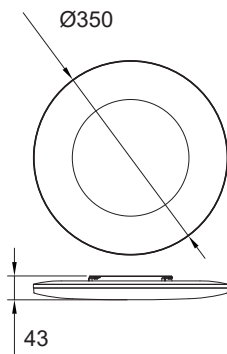

CODE: **2027141**

Product Features

Power: 36W

Luminaire efficacy: 120 lm/W

Luminous flux: 4320lm

Colour temperature: 3xCCT (3000K/4000K/6500K)

Beam angle: 120°

IP Class: IP44

Ambient operating temperature: -20+40 °C

Guarantee: 2 years

Packing Informations

Dimensions: 580x370x370mm

Volume: 0.079m³

EAN-13: 6977231352038

Gross Weight: 7.9kgr

Pieces/box: 10