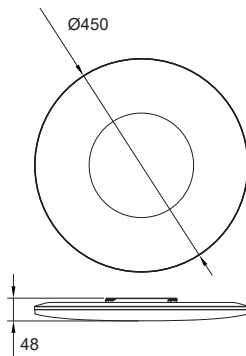

CODE: **2027151**

Product Features

Power: 48W

Luminaire efficacy: 120 lm/W

Luminous flux: 6000lm

Colour temperature: 3xCCT (3000K/4000K/6500K)

Beam angle: 120°

IP Class: IP44

Ambient operating temperature: -20+40 °C

Guarantee: 2 years

Packing Informations

Dimensions: 470x470x480mm

Volume: 0.106m³

EAN-13: 6977231352045

Gross Weight: 10.39kgr

Pieces/box: 8