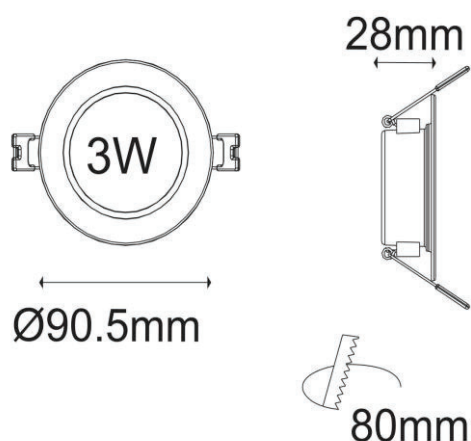

Material: PP

Ambient Temperature: -20°C<ta<+40°C

Body Color: WHITE

Product Size: 90.5x28x90.5mm

Technical Drawing

Lighting

Lumen: 330 Lm

Luminaire efficacy: 110 Lm/W

Colour Temperature: 4000K (NATURAL WHITE)

Beam Angle: 120°

CRI : Ra >85

Lifetime; 30000 Hours

EEL : E

Packing Informations

Pieces/Outbox: 100

Outbox Size: 525x520x225 mm

Outbox G.W.: 6,38 Kg

Outbox Volume: 0,0614 m³

Unit Weight: 63,8 gr

Barcode : 6970233830382

Light Distribution Curve

VITO EUROPE

102 Iztochna Tangenta str. 4th Floor

P.C. 1528, Sofia/Bulgaria