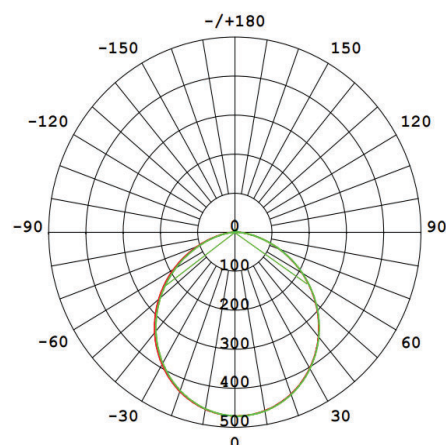

Material: PP

Ambient Temperature: -20°C<ta<+40°C

Body Color: WHITE

Product Size: 90.5x28x90.5mm

Technical Drawing

Lighting

Lumen: 330 Lm

Luminaire efficacy: 110 Lm/W

Colour Temperature: 4000K (NATURAL WHITE)

Beam Angle: 120°

CRI : Ra >85

Lifetime; 30000 Hours

EEL : E

Packing Informations

Pieces/Outbox: 100

Outbox Size: 525x520x225 mm

Outbox G.W.: 6,38 Kg

Outbox Volume: 0,0614 m³

Unit Weight: 63,8 gr

Barcode : 6970233830382

Light Distribution Curve

VITO EUROPE

102 Iztochna Tangenta str. 4th Floor

P.C. 1528, Sofia/Bulgaria