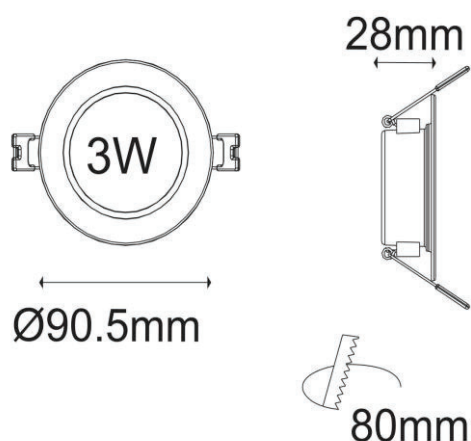

Material: PP

Ambient Temperature: -20°C<ta<+40°C

Body Color: WHITE

Product Size: 90.5x28x90.5mm

Technical Drawing

Lighting

Lumen: 330 Lm

Luminaire efficacy: 110 Lm/W

Colour Temperature: 6000K (COOL WHITE)

Beam Angle: 120°

CRI : Ra >85

Lifetime; 30000 Hours

EEL : E

Packing Informations

Pieces/Outbox: 100

Outbox Size: 525x520x225 mm

Outbox G.W.: 6,38 Kg

Outbox Volume: 0,0614 m³

Unit Weight: 63,8 gr

Barcode : 6970233830399

Light Distribution Curve

VITO EUROPE

102 Iztochna Tangenta str. 4th Floor

P.C. 1528, Sofia/Bulgaria