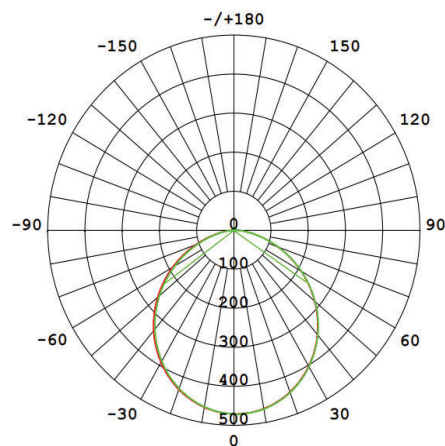

Light Distribution Curve

VITO EUROPE

102 Iztochna Tangenta str. 4th Floor

P.C. 1528, Sofia/Bulgaria

Phone: +359 2 4341575

E-mail: info@vitoeurope.com

www.vitolighting.com