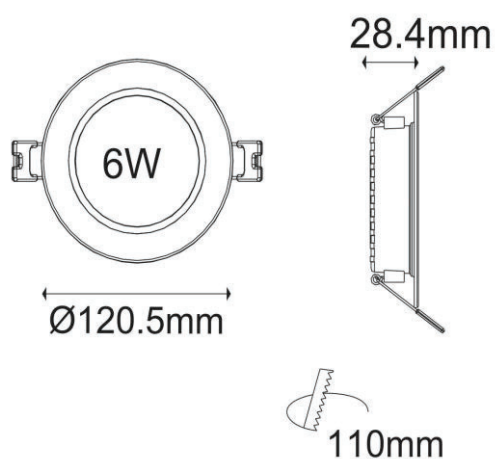

Product Data Sheet

INDOOR LIGHTING

LINA-R - 6W

CODE: 2027180

Product Features

Electrical

Power: 6 Watt

Voltage: 220-240V AC ~ 50/60Hz

Power Factor: >0.6

Electrical Protection: Class II

Surge Protection: -

Dimmability: NO

Switch Cycle: 30000 times

Material Characteristics

IP Class: IP20

IK Class: -

Material: PP

Ambient Temperature: -20°C<ta<+40°C

Body Color: WHITE

Product Size: 120.5x28,4x120.5mm

Lighting

Lumen: 660 Lm

Luminaire efficacy: 110 Lm/W

Colour Temperature: 4000K (NATURAL WHITE)

Beam Angle: 120°

CRI : Ra >85

Lifetime; 30000 Hours

EEL : E

Packing Informations

Pieces/Outbox: 80

Outbox Size: 640x475x275 mm

Outbox G.W.: 7,15 Kg

Outbox Volume: 0,0836 m³

Unit Weight: 89,375 gr

Barcode : 6970233830405

Technical Drawing

VITO EUROPE

102 Iztochna Tangenta str. 4th Floor

P.C. 1528, Sofia/Bulgaria

Phone: +359 2 4341575

E-mail: info@vitoeurope.com

www.vitolighting.com