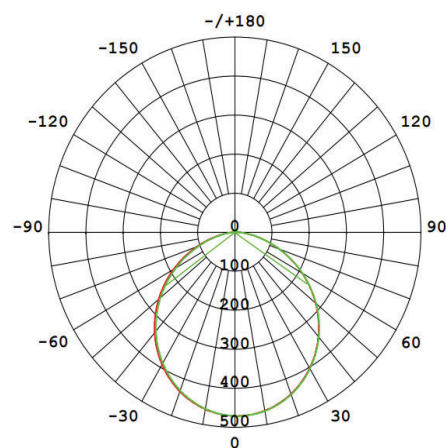

Product Data Sheet

INDOOR LIGHTING

LINA-R - 6W

CODE: 2027180

Product Features

Electrical

Power: 6 Watt

Voltage: 220-240V AC ~ 50/60Hz

Power Factor: >0.6

Electrical Protection: Class II

Surge Protection: -

Dimmability: NO

Switch Cycle: 30000 times

Material Characteristics

IP Class: IP20

IK Class: -

Material: PP

Ambient Temperature: -20°C<ta<+40°C

Body Color: WHITE

Product Size: 120.5x28,4x120.5mm

Lighting

Lumen: 660 Lm

Luminaire efficacy: 110 Lm/W

Colour Temperature: 4000K (NATURAL WHITE)

Beam Angle: 120°

CRI : Ra >85

Lifetime; 30000 Hours

EEL : E

Packing Informations

Pieces/Outbox: 80

Outbox Size: 640x475x275 mm

Outbox G.W.: 7,15 Kg

Outbox Volume: 0,0836 m³

Unit Weight: 89,375 gr

Barcode : 6970233830405

Technical Drawing

VITO EUROPE

102 Iztochna Tangenta str. 4th Floor

P.C. 1528, Sofia/Bulgaria

Phone: +359 2 4341575

E-mail: info@vitoeurope.com

www.vitolighting.com