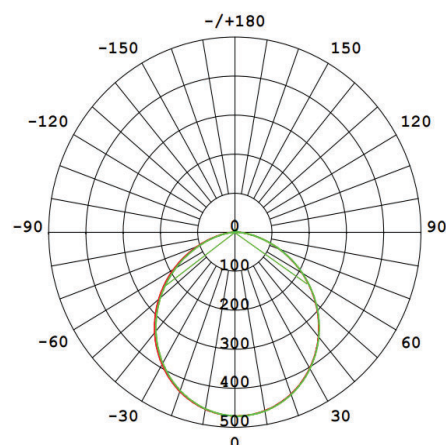

Material: PP

Ambient Temperature: -20°C<ta<+40°C

Body Color: BLACK

Product Size: 120.5x28,4x120.5mm

Technical Drawing

Lighting

Lumen: 660 Lm

Luminaire efficacy: 110 Lm/W

Colour Temperature: 4000K (NATURAL WHITE)

Beam Angle: 120°

CRI : Ra >85

Lifetime; 30000 Hours

EEL : E

Packing Informations

Pieces/Outbox: 80

Outbox Size: 640x475x275 mm

Outbox G.W.: 7,15 Kg

Outbox Volume: 0,0836 m³

Unit Weight: 89,375 gr

Barcode : 6972538049919

Light Distribution Curve

VITO EUROPE

102 Iztochna Tangenta str. 4th Floor

P.C. 1528, Sofia/Bulgaria