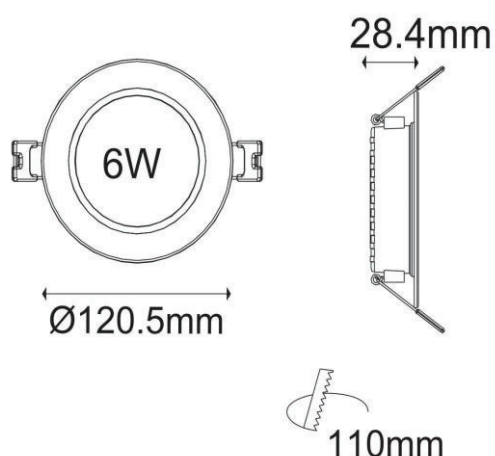

Material: PP

Ambient Temperature: -20°C<ta<+40°C

Body Color: BLACK

Product Size: 120.5x28,4x120.5mm

Technical Drawing

Lighting

Lumen: 660 Lm

Luminaire efficacy: 110 Lm/W

Colour Temperature: 4000K (NATURAL WHITE)

Beam Angle: 120°

CRI : Ra >85

Lifetime; 30000 Hours

EEL : E

Packing Informations

Pieces/Outbox: 80

Outbox Size: 640x475x275 mm

Outbox G.W.: 7,15 Kg

Outbox Volume: 0,0836 m³

Unit Weight: 89,375 gr

Barcode : 6972538049919

Light Distribution Curve

VITO EUROPE

102 Iztochna Tangenta str. 4th Floor

P.C. 1528, Sofia/Bulgaria