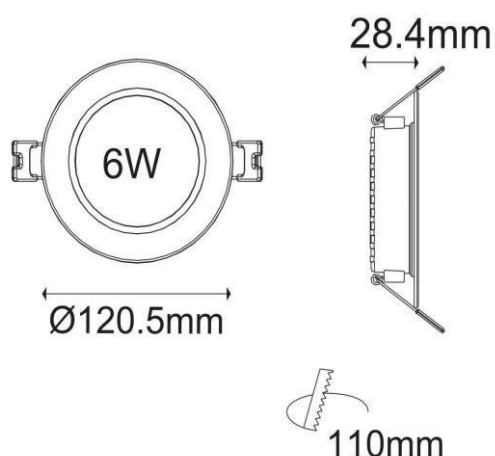

### Material Characteristics

IP Class: IP20

IK Class: -

Material: PP

Ambient Temperature: -20°C<ta<+40°C

Body Color: WHITE

Product Size: 120.5x28,4x120.5mm

### Packing Informations

Pieces/Outbox: 80

Outbox Size: 640x475x275 mm

Outbox G.W.: 7,15 Kg

Outbox Volume: 0,0836 m<sup>3</sup>

Unit Weight: 89,375 gr

Barcode : 6970233830412

## Technical Drawing