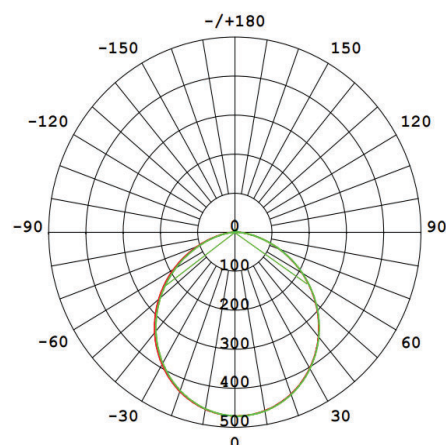

Light Distribution Curve

VITO EUROPE

102 Iztochna Tangenta str. 4th Floor

P.C. 1528, Sofia/Bulgaria

Phone: +359 2 4341575

E-mail: info@vitoeurope.com

www.vitolighting.com