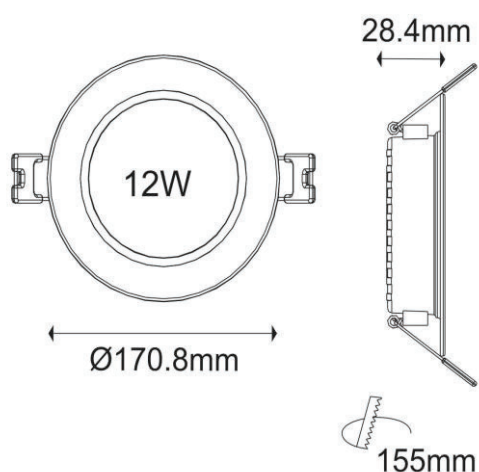

Product Data Sheet

INDOOR LIGHTING

LINA-R - 12W

CODE: 2027200

Product Features

Electrical

Power: 12 Watt

Voltage: 220-240V AC ~ 50/60Hz

Power Factor: >0.6

Electrical Protection: Class II

Surge Protection: -

Dimmability: NO

Switch Cycle: 30000 times

Material Characteristics

IP Class: IP20

IK Class: -

Material: PP

Ambient Temperature: -20°C<ta<+40°C

Body Color: WHITE

Product Size: 170.8x28,4x170.8mm

Lighting

Lumen: 1320 Lm

Luminaire efficacy: 110 Lm/W

Colour Temperature: 4000K (NATURAL WHITE)

Beam Angle: 120°

CRI : Ra >85

Lifetime; 30000 Hours

EEL : E

Packing Informations

Pieces/Outbox: 60

Outbox Size: 550x425x375 mm

Outbox G.W.: 9,6 Kg

Outbox Volume: 0,0877 m³

Unit Weight: 160 gr

Barcode : 6970233830429

Technical Drawing

VITO EUROPE

102 Iztochna Tangenta str. 4th Floor

P.C. 1528, Sofia/Bulgaria

Phone: +359 2 4341575

E-mail: info@vitoeurope.com

www.vitolighting.com