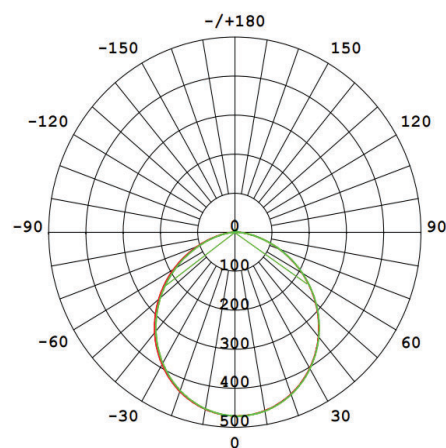

Product Data Sheet

INDOOR LIGHTING

LINA-R - 12W

CODE: 2027200

Product Features

Electrical

Power: 12 Watt

Voltage: 220-240V AC ~ 50/60Hz

Power Factor: >0.6

Electrical Protection: Class II

Surge Protection: -

Dimmability: NO

Switch Cycle: 30000 times

Material Characteristics

IP Class: IP20

IK Class: -

Material: PP

Ambient Temperature: -20°C<ta<+40°C

Body Color: WHITE

Product Size: 170.8x28,4x170.8mm

Lighting

Lumen: 1320 Lm

Luminaire efficacy: 110 Lm/W

Colour Temperature: 4000K (NATURAL WHITE)

Beam Angle: 120°

CRI : Ra >85

Lifetime; 30000 Hours

EEL : E

Packing Informations

Pieces/Outbox: 60

Outbox Size: 550x425x375 mm

Outbox G.W.: 9,6 Kg

Outbox Volume: 0,0877 m³

Unit Weight: 160 gr

Barcode : 6970233830429

Technical Drawing

VITO EUROPE

102 Iztochna Tangenta str. 4th Floor

P.C. 1528, Sofia/Bulgaria

Phone: +359 2 4341575

E-mail: info@vitoeurope.com

www.vitolighting.com