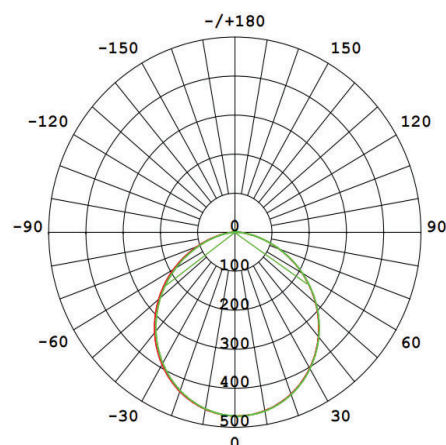

Product Data Sheet

INDOOR LIGHTING

LINA-R - 12W

CODE: 2027201

Product Features

Electrical

Power: 12 Watt

Voltage: 220-240V AC ~ 50/60Hz

Power Factor: >0.6

Electrical Protection: Class II

Surge Protection: -

Dimmability: NO

Switch Cycle: 30000 times

Material Characteristics

IP Class: IP20

IK Class: -

Material: PP

Ambient Temperature: -20°C<ta<+40°C

Body Color: BLACK

Product Size: 170.8x28,4x170.8mm

Lighting

Lumen: 1320 Lm

Luminaire efficacy: 110 Lm/W

Colour Temperature: 4000K (NATURAL WHITE)

Beam Angle: 120°

CRI : Ra >85

Lifetime; 30000 Hours

EEL : E

Packing Informations

Pieces/Outbox: 60

Outbox Size: 550x425x375 mm

Outbox G.W.: 9,6 Kg

Outbox Volume: 0,0877 m³

Unit Weight: 160 gr

Barcode : 6972538049926

Technical Drawing

VITO EUROPE

102 Iztochna Tangenta str. 4th Floor

P.C. 1528, Sofia/Bulgaria

Phone: +359 2 4341575

E-mail: info@vitoeurope.com

www.vitolighting.com