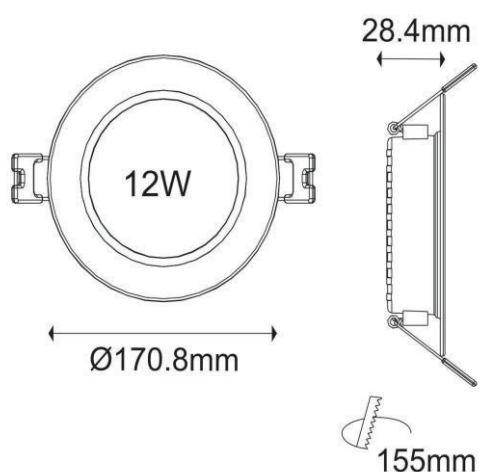

Product Data Sheet

INDOOR LIGHTING

LINA-R - 12W

CODE: 2027201

Product Features

Electrical

Power: 12 Watt

Voltage: 220-240V AC ~ 50/60Hz

Power Factor: >0.6

Electrical Protection: Class II

Surge Protection: -

Dimmability: NO

Switch Cycle: 30000 times

Material Characteristics

IP Class: IP20

IK Class: -

Material: PP

Ambient Temperature: -20°C<ta<+40°C

Body Color: BLACK

Product Size: 170.8x28,4x170.8mm

Lighting

Lumen: 1320 Lm

Luminaire efficacy: 110 Lm/W

Colour Temperature: 4000K (NATURAL WHITE)

Beam Angle: 120°

CRI : Ra >85

Lifetime; 30000 Hours

EEL : E

Packing Informations

Pieces/Outbox: 60

Outbox Size: 550x425x375 mm

Outbox G.W.: 9,6 Kg

Outbox Volume: 0,0877 m³

Unit Weight: 160 gr

Barcode : 6972538049926

Technical Drawing

VITO EUROPE

102 Iztochna Tangenta str. 4th Floor

P.C. 1528, Sofia/Bulgaria

Phone: +359 2 4341575

E-mail: info@vitoeurope.com

www.vitolighting.com