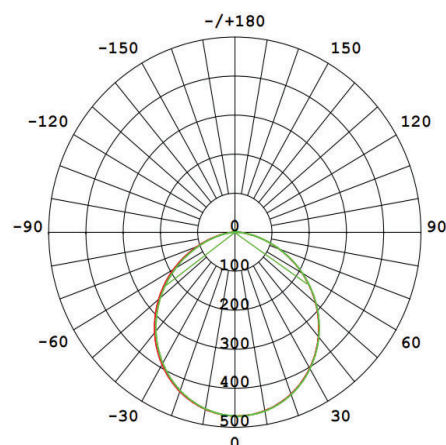

Product Data Sheet

INDOOR LIGHTING

LINA-R - 12W

CODE: 2027210

Product Features

Electrical

Power: 12 Watt

Voltage: 220-240V AC ~ 50/60Hz

Power Factor: >0.6

Electrical Protection: Class II

Surge Protection: -

Dimmability: NO

Switch Cycle: 30000 times

Material Characteristics

IP Class: IP20

IK Class: -

Material: PP

Ambient Temperature: -20°C<ta<+40°C

Body Color: WHITE

Product Size: 170.8x28,4x170.8mm

Lighting

Lumen: 1320 Lm

Luminaire efficacy: 110 Lm/W

Colour Temperature: 6000K (COOL WHITE)

Beam Angle: 120°

CRI : Ra >85

Lifetime; 30000 Hours

EEL : E

Packing Informations

Pieces/Outbox: 60

Outbox Size: 550x425x375 mm

Outbox G.W.: 9,6 Kg

Outbox Volume: 0,0877 m³

Unit Weight: 160 gr

Barcode : 6970233830436

Technical Drawing

VITO EUROPE

102 Iztochna Tangenta str. 4th Floor

P.C. 1528, Sofia/Bulgaria

Phone: +359 2 4341575

E-mail: info@vitoeurope.com

www.vitolighting.com