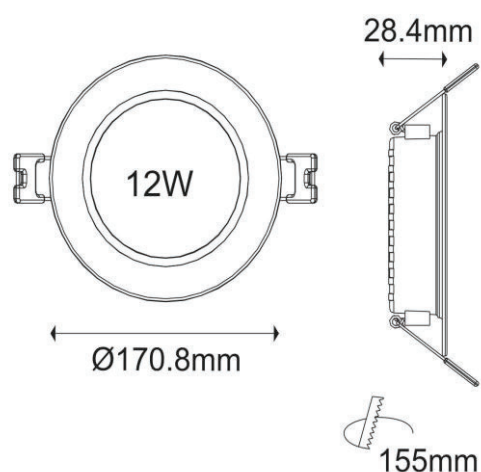

Product Data Sheet

INDOOR LIGHTING

LINA-R - 12W

CODE: 2027210

Product Features

Electrical

Power: 12 Watt

Voltage: 220-240V AC ~ 50/60Hz

Power Factor: >0.6

Electrical Protection: Class II

Surge Protection: -

Dimmability: NO

Switch Cycle: 30000 times

Material Characteristics

IP Class: IP20

IK Class: -

Material: PP

Ambient Temperature: -20°C<ta<+40°C

Body Color: WHITE

Product Size: 170.8x28,4x170.8mm

Lighting

Lumen: 1320 Lm

Luminaire efficacy: 110 Lm/W

Colour Temperature: 6000K (COOL WHITE)

Beam Angle: 120°

CRI : Ra >85

Lifetime; 30000 Hours

EEL : E

Packing Informations

Pieces/Outbox: 60

Outbox Size: 550x425x375 mm

Outbox G.W.: 9,6 Kg

Outbox Volume: 0,0877 m³

Unit Weight: 160 gr

Barcode : 6970233830436

Technical Drawing

VITO EUROPE

102 Iztochna Tangenta str. 4th Floor

P.C. 1528, Sofia/Bulgaria

Phone: +359 2 4341575

E-mail: info@vitoeurope.com

www.vitolighting.com