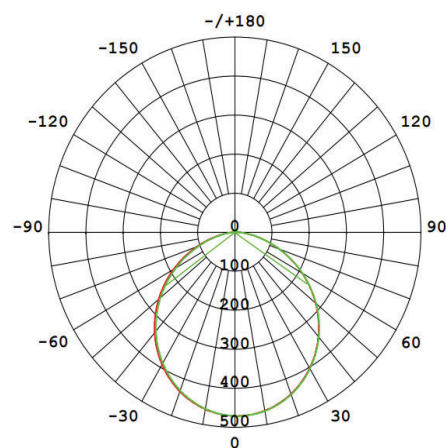

Product Data Sheet

INDOOR LIGHTING

LINA-R - 18W

CODE: 2027220

Product Features

Electrical

Power: 18 Watt

Voltage: 220-240V AC ~ 50/60Hz

Power Factor: >0.6

Electrical Protection: Class II

Surge Protection: -

Dimmability: NO

Switch Cycle: 30000 times

Material Characteristics

IP Class: IP20

IK Class: -

Material: PP

Ambient Temperature: -20°C<ta<+40°C

Body Color: WHITE

Product Size: 220.8x28,9x220.8mm

Lighting

Lumen: 1980 Lm

Luminaire efficacy: 110 Lm/W

Colour Temperature: 4000K (NATURAL WHITE)

Beam Angle: 120°

CRI : Ra >85

Lifetime; 30000 Hours

EEL : E

Packing Informations

Pieces/Outbox: 40

Outbox Size: 470x425x475 mm

Outbox G.W.: 4,8 Kg

Outbox Volume: 0,0949 m³

Unit Weight: 120 gr

Barcode : 6970233830443

Technical Drawing

VITO EUROPE

102 Iztochna Tangenta str. 4th Floor

P.C. 1528, Sofia/Bulgaria

Phone: +359 2 4341575

E-mail: info@vitoeurope.com

www.vitolighting.com