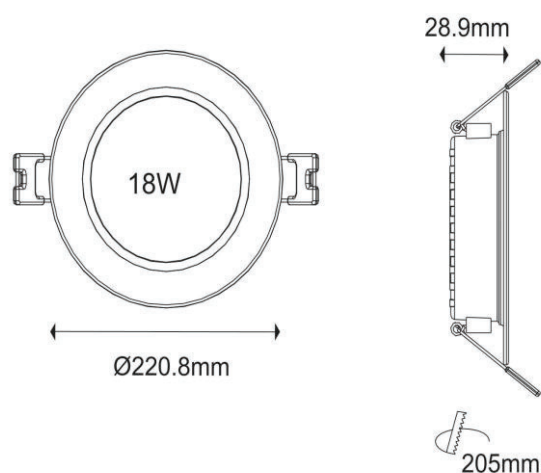

Material: PP

Ambient Temperature: -20°C<ta<+40°C

Body Color: WHITE

Product Size: 220.8x28,9x220.8mm

Lighting

Lumen: 1980 Lm

Luminaire efficacy: 110 Lm/W

Colour Temperature: 4000K (NATURAL WHITE)

Beam Angle: 120°

CRI : Ra >85

Lifetime; 30000 Hours

EEL : E

Packing Informations

Pieces/Outbox: 40

Outbox Size: 470x425x475 mm

Outbox G.W.: 4,8 Kg

Outbox Volume: 0,0949 m³

Unit Weight: 120 gr

Barcode : 6970233830443

Technical Drawing

VITO EUROPE

102 Iztochna Tangenta str. 4th Floor

P.C. 1528, Sofia/Bulgaria

Phone: +359 2 4341575