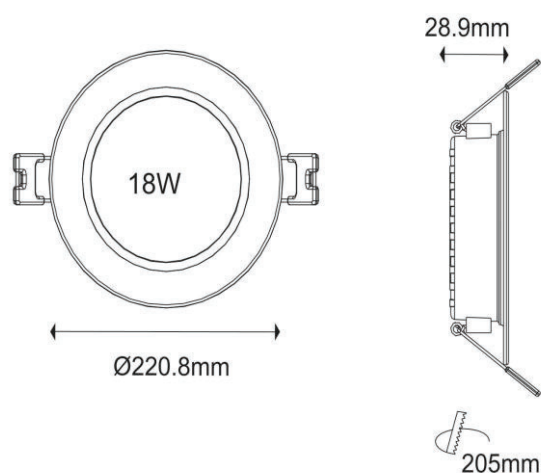

### Material Characteristics

IP Class: IP20

IK Class: -

Material: PP

Ambient Temperature: -20°C<ta<+40°C

Body Color: BLACK

Product Size: 220.8x28,9x220.8mm

### Technical Drawing

### Packing Informations

Pieces/Outbox: 40

Outbox Size: 470x425x475 mm

Outbox G.W.: 4,8 Kg

Outbox Volume: 0,0949 m<sup>3</sup>

Unit Weight: 120 gr

Barcode : 6972538049933