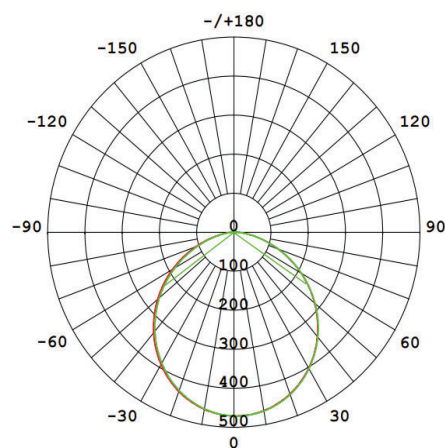

Light Distribution Curve

VITO EUROPE

102 Iztochna Tangenta str. 4th Floor

P.C. 1528, Sofia/Bulgaria

Phone: +359 2 4341575

E-mail: info@vitoeurope.com

www.vitolighting.com