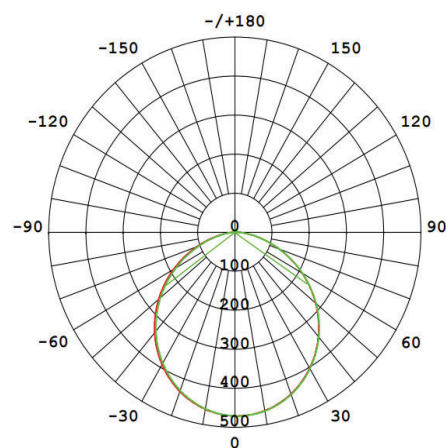

Product Data Sheet

INDOOR LIGHTING

LINA-R - 18W

CODE: 2027230

Product Features

Electrical

Power: 18 Watt

Voltage: 220-240V AC ~ 50/60Hz

Power Factor: >0.6

Electrical Protection: Class II

Surge Protection: -

Dimmability: NO

Switch Cycle: 30000 times

Material Characteristics

IP Class: IP20

IK Class: -

Material: PP

Ambient Temperature: -20°C<ta<+40°C

Body Color: WHITE

Product Size: 220.8x28,9x220.8mm

Lighting

Lumen: 1980 Lm

Luminaire efficacy: 110 Lm/W

Colour Temperature: 6000K (COOL WHITE)

Beam Angle: 120°

CRI : Ra >85

Lifetime; 30000 Hours

EEL : E

Packing Informations

Pieces/Outbox: 40

Outbox Size: 470x425x475 mm

Outbox G.W.: 4,8 Kg

Outbox Volume: 0,0949 m³

Unit Weight: 120 gr

Barcode : 6970233830450

Technical Drawing

VITO EUROPE

102 Iztochna Tangenta str. 4th Floor

P.C. 1528, Sofia/Bulgaria

Phone: +359 2 4341575

E-mail: info@vitoeurope.com

www.vitolighting.com