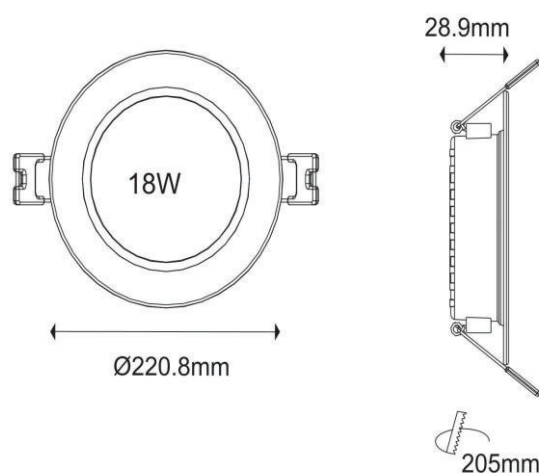

Product Data Sheet

INDOOR LIGHTING

LINA-R - 18W

CODE: 2027230

Product Features

Electrical

Power: 18 Watt

Voltage: 220-240V AC ~ 50/60Hz

Power Factor: >0.6

Electrical Protection: Class II

Surge Protection: -

Dimmability: NO

Switch Cycle: 30000 times

Material Characteristics

IP Class: IP20

IK Class: -

Material: PP

Ambient Temperature: -20°C<ta<+40°C

Body Color: WHITE

Product Size: 220.8x28,9x220.8mm

Lighting

Lumen: 1980 Lm

Luminaire efficacy: 110 Lm/W

Colour Temperature: 6000K (COOL WHITE)

Beam Angle: 120°

CRI : Ra >85

Lifetime; 30000 Hours

EEL : E

Packing Informations

Pieces/Outbox: 40

Outbox Size: 470x425x475 mm

Outbox G.W.: 4,8 Kg

Outbox Volume: 0,0949 m³

Unit Weight: 120 gr

Barcode : 6970233830450

Technical Drawing

VITO EUROPE

102 Iztochna Tangenta str. 4th Floor

P.C. 1528, Sofia/Bulgaria

Phone: +359 2 4341575

E-mail: info@vitoeurope.com

www.vitolighting.com