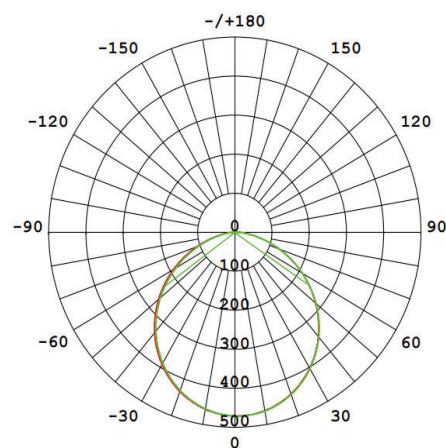

Beam Angle: 120°

CRI : Ra >85

Lifetime; 30000 Hours

EEL : E

Packing Informations

Pieces/Outbox: 20

Outbox Size: 620x425x320 mm

Outbox G.W.: 8,47 Kg

Outbox Volume: 0,0843 m³

Unit Weight: 423,5 gr

Barcode : 6970233830467

Technical Drawing

Light Distribution Curve

VITO EUROPE

102 Iztochna Tangenta str. 4th Floor

P.C. 1528, Sofia/Bulgaria