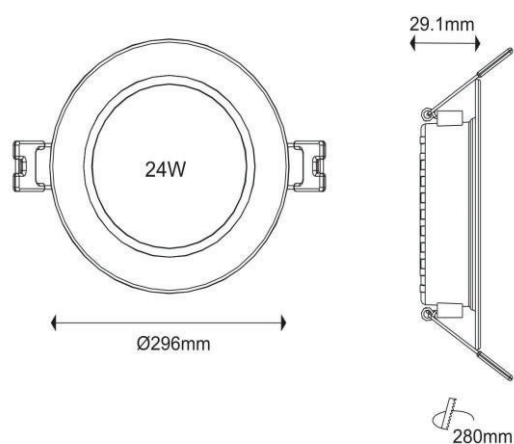

Material: PP

Ambient Temperature: -20°C<ta<+40°C

Body Color: WHITE

Product Size: 290.6x29,1x290.6mm

Lighting

Lumen: 2640 Lm

Luminaire efficacy: 110 Lm/W

Colour Temperature: 4000K (NATURAL WHITE)

Beam Angle: 120°

CRI : Ra >85

Lifetime; 30000 Hours

EEL : E

Packing Informations

Pieces/Outbox: 20

Outbox Size: 620x425x320 mm

Outbox G.W.: 8,47 Kg

Outbox Volume: 0,0843 m³

Unit Weight: 423,5 gr

Barcode : 6970233830467

Technical Drawing

Light Distribution Curve

VITO EUROPE

102 Iztochna Tangenta str. 4th Floor

P.C. 1528, Sofia/Bulgaria