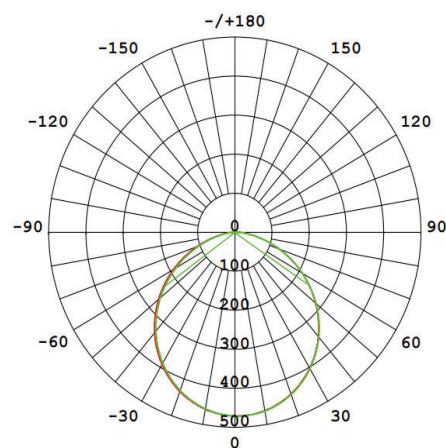

Beam Angle: 120°

CRI : Ra >85

Lifetime; 30000 Hours

EEL : E

Packing Informations

Pieces/Outbox: 20

Outbox Size: 620x425x320 mm

Outbox G.W.: 8,47 Kg

Outbox Volume: 0,0843 m³

Unit Weight: 423,5 gr

Barcode : 6970233830474

Technical Drawing

Light Distribution Curve

VITO EUROPE

102 Iztochna Tangenta str. 4th Floor

P.C. 1528, Sofia/Bulgaria