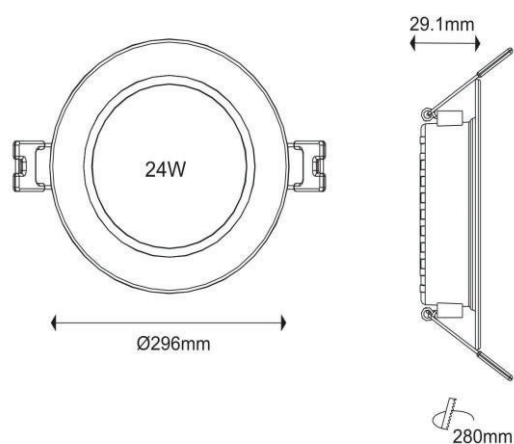

Material: PP

Ambient Temperature: -20°C<ta<+40°C

Body Color: WHITE

Product Size: 290.6x29,1x290.6mm

Lighting

Lumen: 2640 Lm

Luminaire efficacy: 110 Lm/W

Colour Temperature: 6000K (COOL WHITE)

Beam Angle: 120°

CRI : Ra >85

Lifetime; 30000 Hours

EEL : E

Packing Informations

Pieces/Outbox: 20

Outbox Size: 620x425x320 mm

Outbox G.W.: 8,47 Kg

Outbox Volume: 0,0843 m³

Unit Weight: 423,5 gr

Barcode : 6970233830474

Technical Drawing

Light Distribution Curve

VITO EUROPE

102 Iztochna Tangenta str. 4th Floor

P.C. 1528, Sofia/Bulgaria