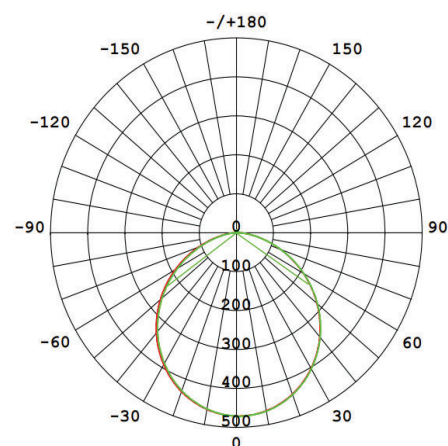

Beam Angle: 120°

CRI : Ra >85

Lifetime; 30000 Hours

EEI : E

Packing Informations

Pieces/Outbox: 100

Outbox Size: 645x525x215 mm

Outbox G.W.: 8,28 Kg

Outbox Volume: 0,0728 m³

Unit Weight: 82,8 gr

Barcode : 6970233830481

Technical Drawing

Light Distribution Curve

VITO EUROPE

102 Iztochna Tangenta str. 4th Floor

P.C. 1528, Sofia/Bulgaria