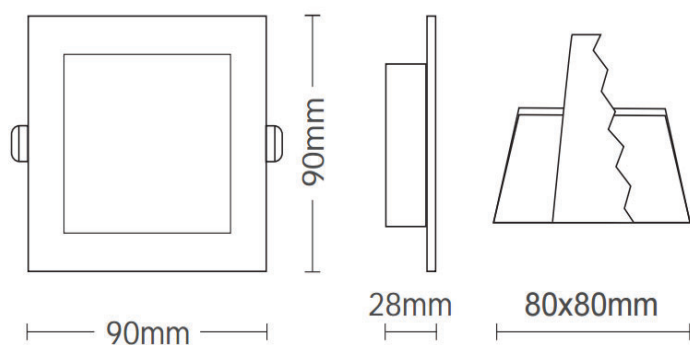

Material: PP

Ambient Temperature: -20°C<ta<+40°C

Body Color: WHITE

Product Size: 90,2x28,2x90,2mm

Lighting

Lumen: 330 Lm

Luminaire efficacy: 110 Lm/W

Colour Temperature: 4000K (NATURAL WHITE)

Beam Angle: 120°

CRI : Ra >85

Lifetime; 30000 Hours

EEI : E

Packing Informations

Pieces/Outbox: 100

Outbox Size: 645x525x215 mm

Outbox G.W.: 8,28 Kg

Outbox Volume: 0,0728 m³

Unit Weight: 82,8 gr

Barcode : 6970233830481

Technical Drawing

Light Distribution Curve

VITO EUROPE

102 Iztochna Tangenta str. 4th Floor

P.C. 1528, Sofia/Bulgaria