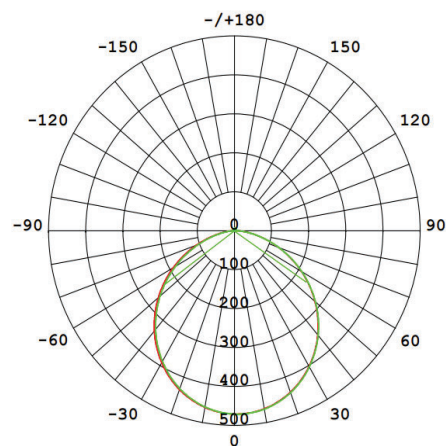

Beam Angle: 120°

CRI : Ra >85

Lifetime; 30000 Hours

EEI : E

Packing Informations

Pieces/Outbox: 100

Outbox Size: 645x525x215 mm

Outbox G.W.: 8,28 Kg

Outbox Volume: 0,0728 m³

Unit Weight: 82,8 gr

Barcode : 6970233830498

Technical Drawing

Light Distribution Curve

VITO EUROPE

102 Iztochna Tangenta str. 4th Floor

P.C. 1528, Sofia/Bulgaria