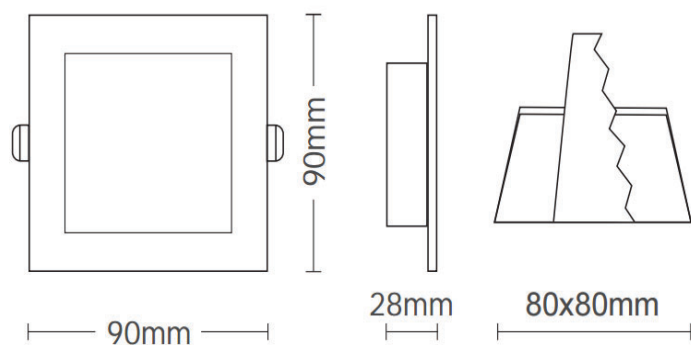

Material: PP

Ambient Temperature: -20°C<ta<+40°C

Body Color: WHITE

Product Size: 90,2x28,2x90,2mm

Lighting

Lumen: 330 Lm

Luminaire efficacy: 110 Lm/W

Colour Temperature: 6000K (COOL WHITE)

Beam Angle: 120°

CRI : Ra >85

Lifetime; 30000 Hours

EEI : E

Packing Informations

Pieces/Outbox: 100

Outbox Size: 645x525x215 mm

Outbox G.W.: 8,28 Kg

Outbox Volume: 0,0728 m³

Unit Weight: 82,8 gr

Barcode : 6970233830498

Technical Drawing

Light Distribution Curve

VITO EUROPE

102 Iztochna Tangenta str. 4th Floor

P.C. 1528, Sofia/Bulgaria