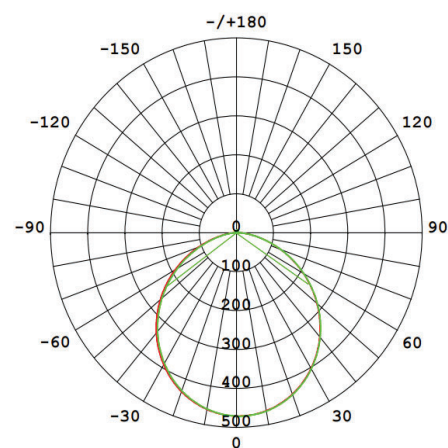

Beam Angle: 120°

CRI : Ra >85

Lifetime; 30000 Hours

EEI : E

Packing Informations

Pieces/Outbox: 80

Outbox Size: 640x475x275 mm

Outbox G.W.: 9,3 Kg

Outbox Volume: 0,0836 m³

Unit Weight: 116,25 gr

Barcode : 6970233830511

Technical Drawing

Light Distribution Curve

VITO EUROPE

102 Iztochna Tangenta str. 4th Floor

P.C. 1528, Sofia/Bulgaria