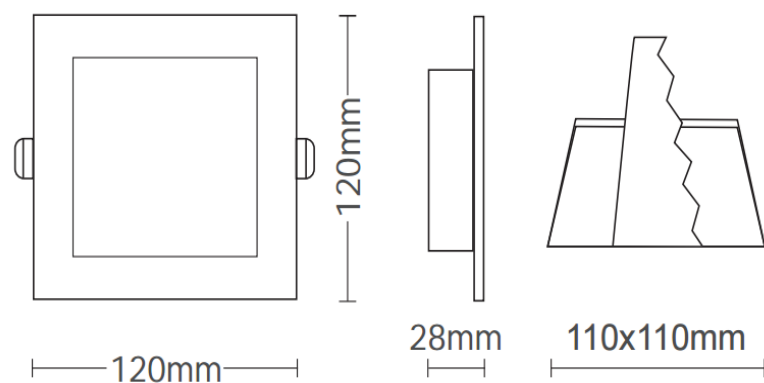

Material: PP

Ambient Temperature: -20°C < ta < +40°C

Body Color: WHITE

Product Size: 120,5x28,4x120,5mm

Lighting

Lumen: 660 Lm

Luminaire efficacy: 110 Lm/W

Colour Temperature: 6000K (COOL WHITE)

Beam Angle: 120°

CRI : Ra >85

Lifetime; 30000 Hours

EEI : E

Packing Informations

Pieces/Outbox: 80

Outbox Size: 640x475x275 mm

Outbox G.W.: 9,3 Kg

Outbox Volume: 0,0836 m³

Unit Weight: 116,25 gr

Barcode : 6970233830511

Technical Drawing

Light Distribution Curve

VITO EUROPE

102 Iztochna Tangenta str. 4th Floor

P.C. 1528, Sofia/Bulgaria