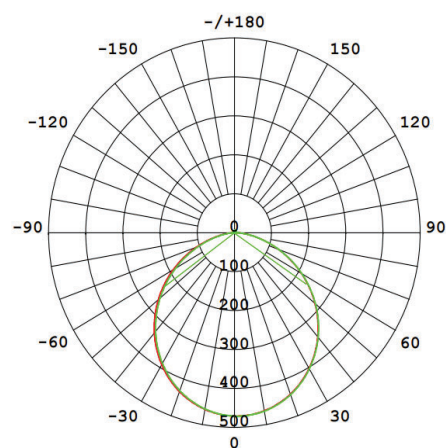

Light Distribution Curve

VITO EUROPE

102 Iztochna Tangenta str. 4th Floor

P.C. 1528, Sofia/Bulgaria

Phone: +359 2 4341575

E-mail: info@vitoeurope.com

www.vitolighting.com