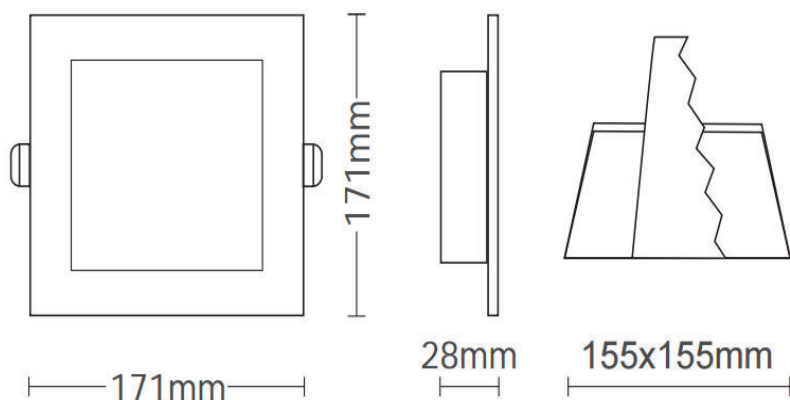

Product Data Sheet

INDOOR LIGHTING

LINA-S - 12W

CODE: 2027300

Product Features

Electrical

Power: 12 Watt
Voltage: 220-240V AC ~ 50/60Hz
Power Factor: >0.6
Electrical Protection: Class II
Surge Protection: -
Dimmability: NO
Switch Cycle: 30000 times

Material Characteristics

IP Class: IP20
IK Class: -
Material: PP
Ambient Temperature: -20°C<ta<+40°C
Body Color: WHITE
Product Size: 170,8x28,4x170,8mm

Technical Drawing

Lighting

Lumen: 1320 Lm
Luminaire efficacy: 110 Lm/W
Colour Temperature: 4000K (NATURAL WHITE)
Beam Angle: 120°
CRI : Ra >85
Lifetime; 30000 Hours
EEI : E

Packing Informations

Pieces/Outbox: 60
Outbox Size: 635x425x375 mm
Outbox G.W.: 12,3 Kg
Outbox Volume: 0,1012 m³
Unit Weight: 205 gr
Barcode : 6970233830566