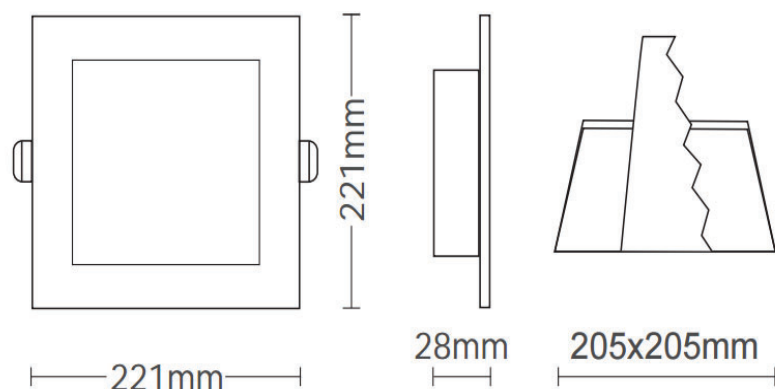

Material: PP

Ambient Temperature: -20°C<ta<+40°C

Body Color: WHITE

Product Size: 220,4x28,8x220,4mm

Lighting

Lumen: 1980 Lm

Luminaire efficacy: 110 Lm/W

Colour Temperature: 4000K (NATURAL WHITE)

Beam Angle: 120°

CRI : Ra >85

Lifetime; 30000 Hours

EEI : E

Packing Informations

Pieces/Outbox: 40

Outbox Size: 520x425x475 mm

Outbox G.W.: 5,66 Kg

Outbox Volume: 0,105 m³

Unit Weight: 141,5 gr

Barcode : 6970233830597

Technical Drawing

Light Distribution Curve

VITO EUROPE

102 Iztochna Tangenta str. 4th Floor

P.C. 1528, Sofia/Bulgaria