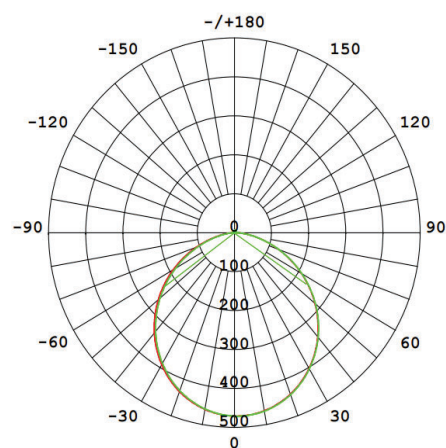

Beam Angle: 120°

CRI : Ra >85

Lifetime; 30000 Hours

EEI : E

Packing Informations

Pieces/Outbox: 40

Outbox Size: 520x425x475 mm

Outbox G.W.: 5,66 Kg

Outbox Volume: 0,105 m³

Unit Weight: 141,5 gr

Barcode : 6970233830597

Technical Drawing

Light Distribution Curve

VITO EUROPE

102 Iztochna Tangenta str. 4th Floor

P.C. 1528, Sofia/Bulgaria