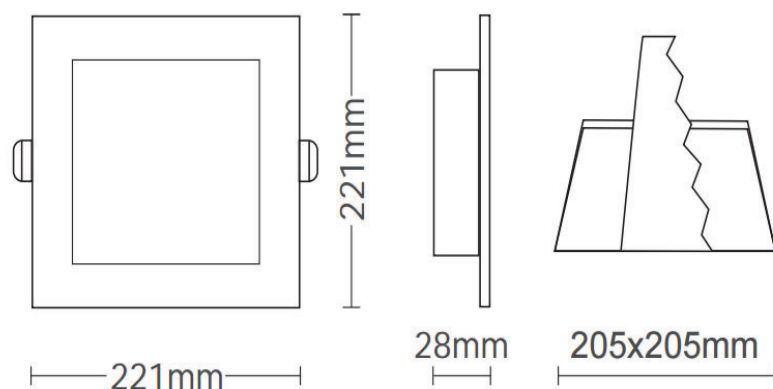

### Material Characteristics

IP Class: IP20

IK Class: -

Material: PP

Ambient Temperature: -20°C<ta<+40°C

Body Color: WHITE

Product Size: 220,4x28,8x220,4mm

### Packing Informations

Pieces/Outbox: 40

Outbox Size: 520x425x475 mm

Outbox G.W.: 5,66 Kg

Outbox Volume: 0,105 m<sup>3</sup>

Unit Weight: 141,5 gr

Barcode : 6970233830603

## Technical Drawing