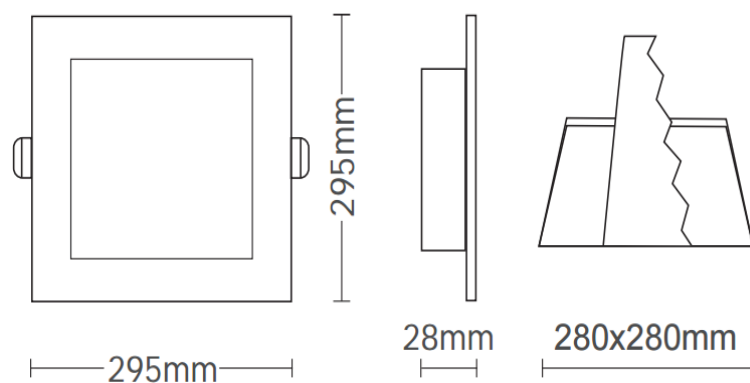

Material: PP

Ambient Temperature: -20°C<ta<+40°C

Body Color: WHITE

Product Size: 295x28,6x295mm

Lighting

Lumen: 2640 Lm

Luminaire efficacy: 110 Lm/W

Colour Temperature: 4000K (NATURAL WHITE)

Beam Angle: 120°

CRI : Ra >85

Lifetime; 30000 Hours

EEI : E

Packing Informations

Pieces/Outbox: 20

Outbox Size: 660x425x320 mm

Outbox G.W.: 10,75 Kg

Outbox Volume: 0,0898 m³

Unit Weight: 537,5 gr

Barcode : 6970233831068

Technical Drawing

Light Distribution Curve

VITO EUROPE

102 Iztochna Tangenta str. 4th Floor

P.C. 1528, Sofia/Bulgaria