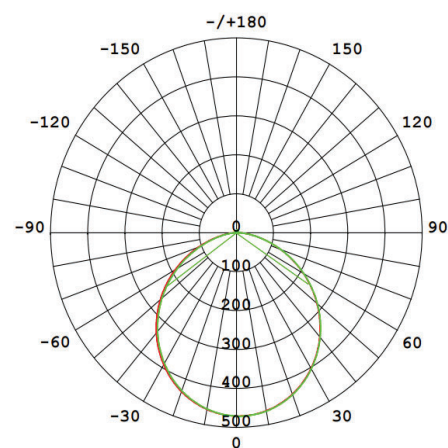

Beam Angle: 120°

CRI : Ra >85

Lifetime; 30000 Hours

EEI : E

Packing Informations

Pieces/Outbox: 20

Outbox Size: 660x425x320 mm

Outbox G.W.: 10,75 Kg

Outbox Volume: 0,0898 m³

Unit Weight: 537,5 gr

Barcode : 6970233831068

Technical Drawing

Light Distribution Curve

VITO EUROPE

102 Iztochna Tangenta str. 4th Floor

P.C. 1528, Sofia/Bulgaria