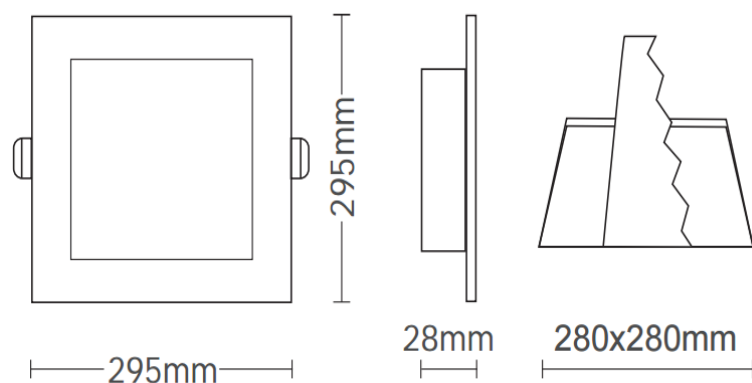

Material: PP

Ambient Temperature: -20°C<ta<+40°C

Body Color: WHITE

Product Size: 295x28,6x295mm

Lighting

Lumen: 2640 Lm

Luminaire efficacy: 110 Lm/W

Colour Temperature: 6000K (COOL WHITE)

Beam Angle: 120°

CRI : Ra >85

Lifetime; 30000 Hours

EEI : E

Packing Informations

Pieces/Outbox: 20

Outbox Size: 660x425x320 mm

Outbox G.W.: 10,75 Kg

Outbox Volume: 0,0898 m³

Unit Weight: 537,5 gr

Barcode : 6970233831075

Technical Drawing

Light Distribution Curve

VITO EUROPE

102 Iztochna Tangenta str. 4th Floor

P.C. 1528, Sofia/Bulgaria