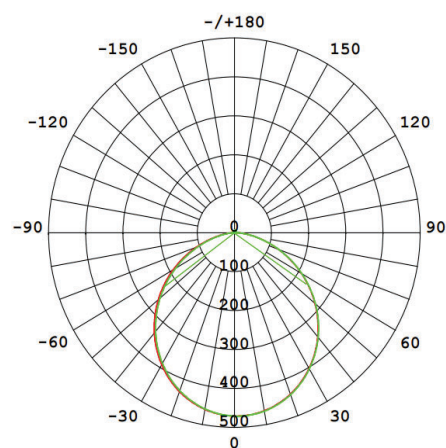

Beam Angle: 120°

CRI : Ra >85

Lifetime; 30000 Hours

EEI : E

Packing Informations

Pieces/Outbox: 20

Outbox Size: 660x425x320 mm

Outbox G.W.: 10,75 Kg

Outbox Volume: 0,0898 m³

Unit Weight: 537,5 gr

Barcode : 6970233831075

Technical Drawing

Light Distribution Curve

VITO EUROPE

102 Iztochna Tangenta str. 4th Floor

P.C. 1528, Sofia/Bulgaria