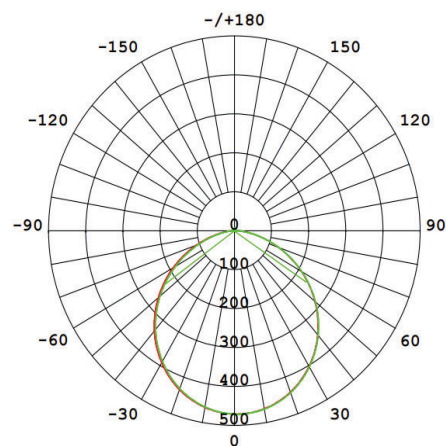

Material Characteristics

IP Class: IP20
IK Class: -
Material: PP
Ambient Temperature: -20°C<ta<+40°C
Body Color: WHITE
Product Size: 215.6x30,8x215.6mm

Technical Drawing

Lighting

Lumen: 1980 Lm
Luminaire efficacy: 110 Lm/W
Colour Temperature: 6000K (COOL WHITE)
Beam Angle: 120°
CRI : Ra >85
Lifetime; 30000 Hours
EEI : E

Packing Informations

Pieces/Outbox: 40
Outbox Size: 470x375x475 mm
Outbox G.W.: 6,06 Kg
Outbox Volume: 0,0837 m ³
Unit Weight: 151,5 gr
Barcode : 6970233831112

Light Distribution Curve

VITO EUROPE

102 Iztochna Tangenta str. 4th Floor