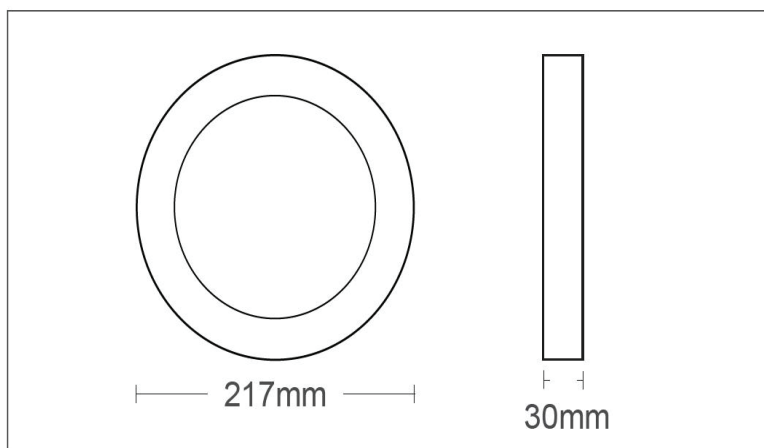

Product Data Sheet

INDOOR LIGHTING

LARA - 18W

CODE: 2027390

Product Features

Electrical

Power: 18 Watt
Voltage: 220-240V AC ~ 50/60Hz
Power Factor: >0.6
Electrical Protection: Class II
Surge Protection: -
Dimmability: NO
Switch Cycle: 30000 times

Material Characteristics

IP Class: IP20
IK Class: -
Material: PP
Ambient Temperature: -20°C<ta<+40°C
Body Color: WHITE
Product Size: 215.6x30,8x215.6mm

Technical Drawing

Lighting

Lumen: 1980 Lm
Luminaire efficacy: 110 Lm/W
Colour Temperature: 6000K (COOL WHITE)
Beam Angle: 120°
CRI : Ra >85
Lifetime; 30000 Hours
EEI : E

Packing Informations

Pieces/Outbox: 40
Outbox Size: 470x375x475 mm
Outbox G.W.: 6,06 Kg
Outbox Volume: 0,0837 m ³
Unit Weight: 151,5 gr
Barcode : 6970233831112

Light Distribution Curve

VITO EUROPE

102 Iztochna Tangenta str. 4th Floor