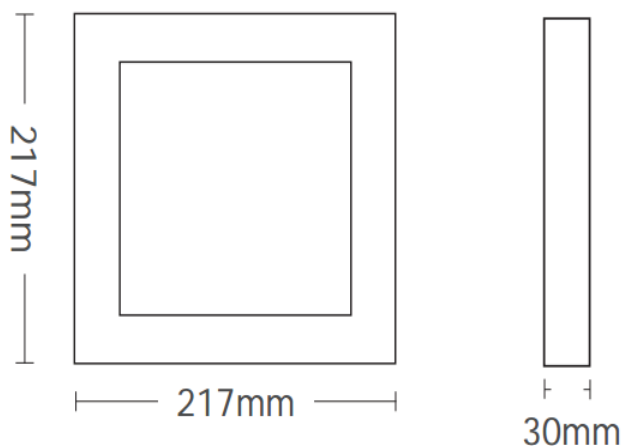

Product Data Sheet

INDOOR LIGHTING

LARA-S - 18W

CODE: 2027450

Product Features

Electrical

Power: 18 Watt
Voltage: 220-240V AC ~ 50/60Hz
Power Factor: >0.6
Electrical Protection: Class II
Surge Protection: -
Dimmability: NO
Switch Cycle: 30000 times

Material Characteristics

IP Class: IP20
IK Class: -
Material: PP
Ambient Temperature: -20°C<ta<+40°C
Body Color: WHITE
Product Size: 214x31x214mm

Technical Drawing