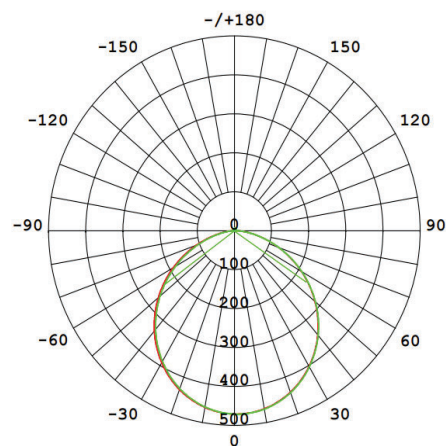

Beam Angle: 120°

CRI : Ra >85

Lifetime; 30000 Hours

EEI : E

Packing Informations

Pieces/Outbox: 20

Outbox Size: 620x375x320 mm

Outbox G.W.: 10,46 Kg

Outbox Volume: 0,0744 m³

Unit Weight: 523 gr

Barcode : 6970233831501

Technical Drawing

Light Distribution Curve

VITO EUROPE

102 Iztochna Tangenta str. 4th Floor

P.C. 1528, Sofia/Bulgaria