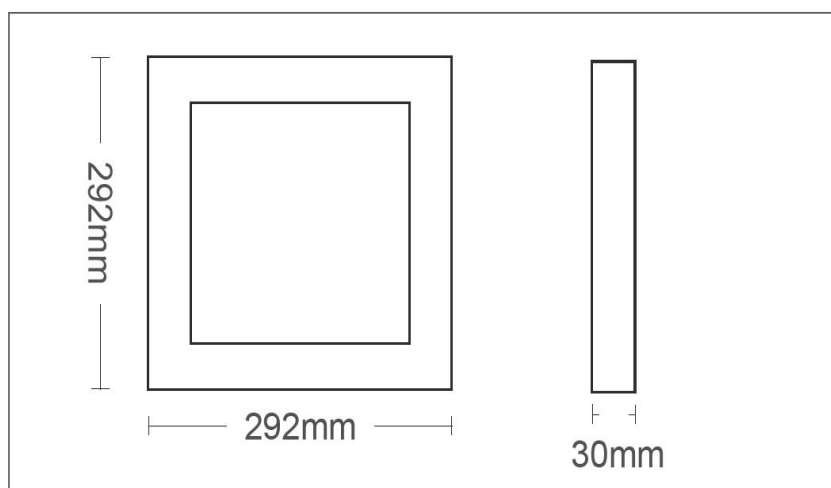

Material: PP

Ambient Temperature: -20°C<ta<+40°C

Body Color: WHITE

Product Size: 287x30,7x287mm

Lighting

Lumen: 2640 Lm

Luminaire efficacy: 110 Lm/W

Colour Temperature: 4000K (NATURAL WHITE)

Beam Angle: 120°

CRI : Ra >85

Lifetime; 30000 Hours

EEI : E

Packing Informations

Pieces/Outbox: 20

Outbox Size: 620x375x320 mm

Outbox G.W.: 10,46 Kg

Outbox Volume: 0,0744 m³

Unit Weight: 523 gr

Barcode : 6970233831501

Technical Drawing

Light Distribution Curve

VITO EUROPE

102 Iztochna Tangenta str. 4th Floor

P.C. 1528, Sofia/Bulgaria