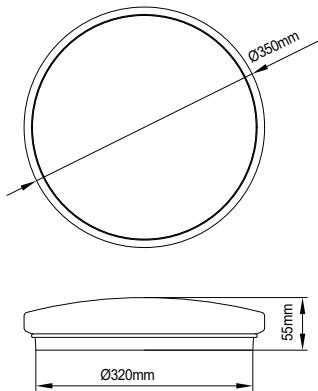

CODE: **2027630**

Product Features

Power: 24W

Luminaire efficacy: 100 lm/W

Luminous flux: 2400lm

Colour temperature: 3xCCT (3000K/4000K/6500K)

Beam angle: 120°

IP Class: IP20

Ambient operating temperature: -20+45 °C

Guarantee: 2 years

Packing Informations

Dimensions: 730x350x380mm

Volume: 0.097m³

Gross Weight: 7.58kg

Pieces/box: 10