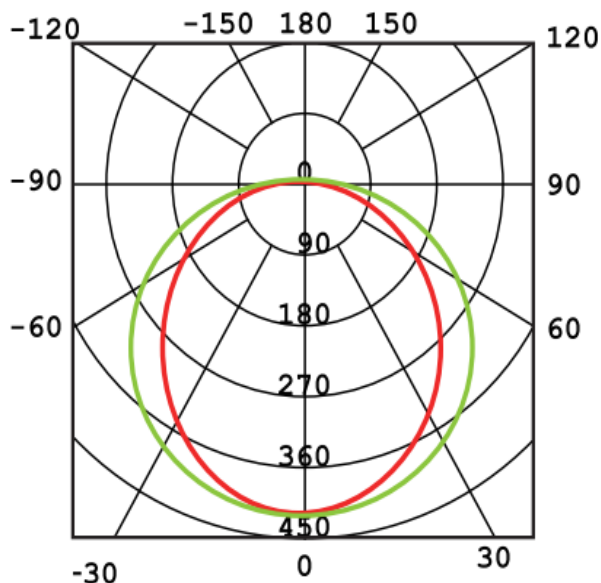

Material Characteristics

IP Class: IP20
IK Class: -
Material: Aluminum
Ambient Temperature: -10°C<ta<+50°C
Body Color: Wooden
Product Size: ϕ 390x70

Technical Drawing

Lighting

Lumen: 3500 Lm
Luminaire efficacy: 100 Lm/W
Colour Temperature: 3xCCT (3000K/4000K/6500K)
Beam Angle: 120°
CRI : Ra >80
Lifetime; 30000 Hours
EEL : E

Packing Informations

Pieces/Outbox: 5
Outbox Size: 430x420x430 mm
Outbox G.W.: 4,5 Kg
Outbox Volume: 0,0777 m ³
Unit Weight: 900 gr
Barcode : 6977231355176

Light Distribution Curve

System Definition: VT/LIDIA R35/?390xH70/35W/3xCCT-DIP/WOODEN/CEILING LAMP