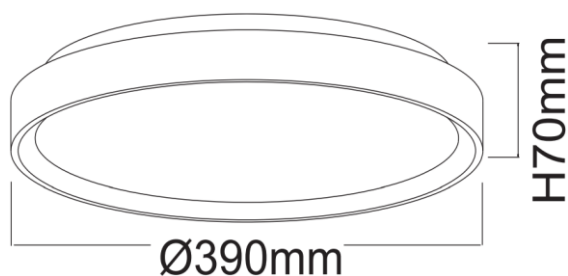

Material Characteristics

IP Class: IP20
IK Class: -
Material: Aluminum
Ambient Temperature: -10°C<ta<+50°C
Body Color: Wooden
Product Size: ϕ 390x70

Technical Drawing

Lighting

Lumen: 3500 Lm
Luminaire efficacy: 100 Lm/W
Colour Temperature: 3xCCT (3000K/4000K/6500K)
Beam Angle: 120°
CRI : Ra >80
Lifetime; 30000 Hours
EEL : E

Packing Informations

Pieces/Outbox: 5
Outbox Size: 430x420x430 mm
Outbox G.W.: 4,5 Kg
Outbox Volume: 0,0777 m ³
Unit Weight: 900 gr
Barcode : 6977231355176

Light Distribution Curve

System Definition: VT/LIDIA R35/?390xH70/35W/3xCCT-DIP/WOODEN/CEILING LAMP