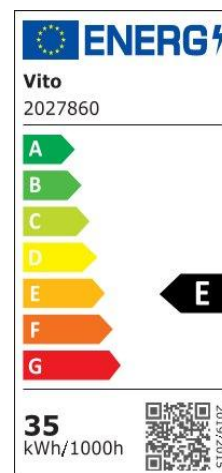

Product Data Sheet

INDOOR LIGHTING

LIDIA 35W

CODE: 2027860

Area of application

Decorative wooden-detailed LED Ceiling Fixture with 3x CCT function to be controlled by a DIP-switch. It's perfect to be installed on ceilings of homes, hotels, shops..

Product Advantages

LIDIA R35 is a decorative ceiling fixture model with 3x CCT function with a DIP switch inside. equipped with backlit technology of LED sources arrangement with 3 position switch for ranging the color temperature between 3000K, 4000K or 6500K. Intended for surface or suspended installation, suspension set must be ordered separately (HSR). Housing of aluminum is electrostatically painted and finishing in wooden side effect. PS difusser.