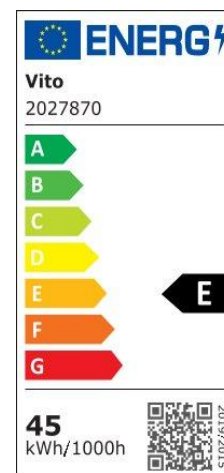

Product Data Sheet

INDOOR LIGHTING

LIDIA 45W

CODE: 2027870

Area of application

Decorative wooden-detailed LED Ceiling Fixture with 3x CCT function to be controlled by a DIP-switch. It's perfect to be installed on ceilings of homes, hotels, shops..

Material Characteristics

IP Class: IP20
IK Class: -
Material: Aluminum
Ambient Temperature: -10°C<ta<+50°C
Body Color: Wooden
Product Size: ϕ 490x70

Technical Drawing

Lighting

Lumen: 4500 Lm
Luminaire efficacy: 100 Lm/W
Colour Temperature: 3xCCT (3000K/4000K/6500K)
Beam Angle: 120°
CRI : Ra >80
Lifetime; 30000 Hours
EEL : E