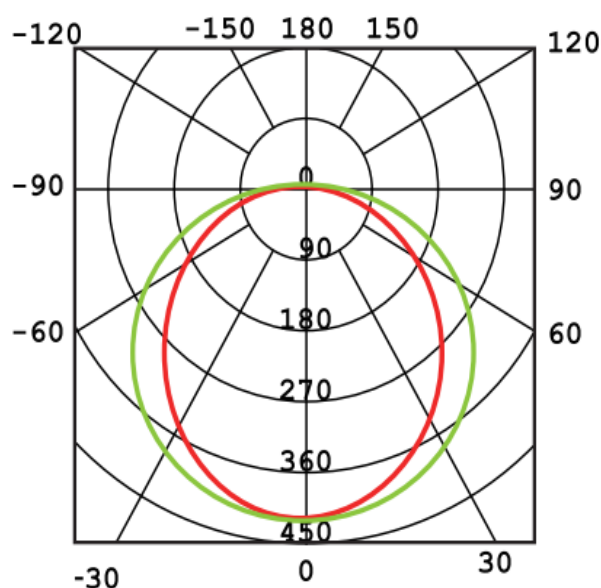

Material Characteristics

IP Class: IP20
IK Class: -
Material: Aluminum
Ambient Temperature: -10°C<ta<+50°C
Body Color: Wooden
Product Size: ϕ 490x70

Technical Drawing

Lighting

Lumen: 4500 Lm
Luminaire efficacy: 100 Lm/W
Colour Temperature: 3xCCT (3000K/4000K/6500K)
Beam Angle: 120°
CRI : Ra >80
Lifetime; 30000 Hours
EEL : E

Packing Informations

Pieces/Outbox: 5
Outbox Size: 530x520x530 mm
Outbox G.W.: 6 Kg
Outbox Volume: 0,1461 m³
Unit Weight: 1200 gr
Barcode : 6977231355183

Light Distribution Curve

System Definition: VT/LIDIA R45/ ϕ 490xH70/45W/3xCCT-DIP/WOODEN/CEILING LAMP