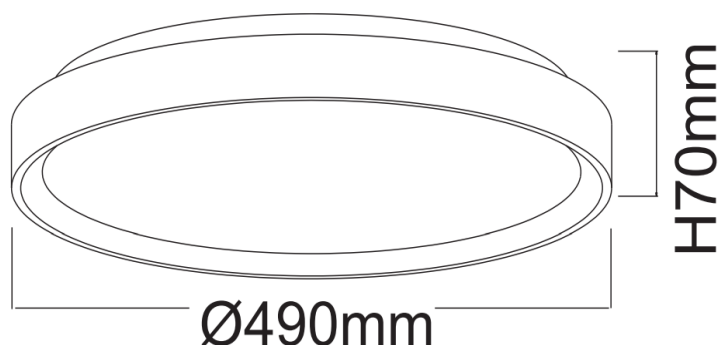

Material Characteristics

IP Class: IP20
IK Class: -
Material: Aluminum
Ambient Temperature: -10°C<ta<+50°C
Body Color: Wooden
Product Size: ϕ 490x70

Technical Drawing

Lighting

Lumen: 4500 Lm
Luminaire efficacy: 100 Lm/W
Colour Temperature: 3xCCT (3000K/4000K/6500K)
Beam Angle: 120°
CRI : Ra >80
Lifetime; 30000 Hours
EEL : E

Packing Informations

Pieces/Outbox: 5
Outbox Size: 530x520x530 mm
Outbox G.W.: 6 Kg
Outbox Volume: 0,1461 m³
Unit Weight: 1200 gr
Barcode : 6977231355183

Light Distribution Curve

System Definition: VT/LIDIA R45/ ϕ 490xH70/45W/3xCCT-DIP/WOODEN/CEILING LAMP