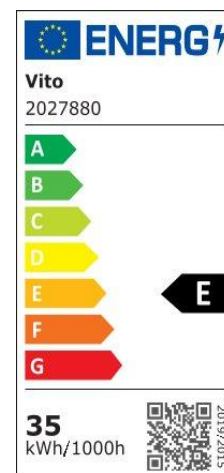

Product Data Sheet

INDOOR LIGHTING

EMILIA 35W

CODE: 2027880

Area of application

Decorative wooden-detailed LED Ceiling Fixture with 3xCCT function to be controlled by a DIP-switch. It's perfect to be installed on ceilings of homes, hotels, shops..

Product Data Sheet

INDOOR LIGHTING

EMILIA 35W

CODE: 2027880

Product Features

Electrical

Power: 35Watt

Voltage: 220-265V AC ~ 50/60Hz

Power Factor: 0,95

Electrical Protection: Class II

Surge Protection: --

Dimmability: NO

Switch Cycle: 30000 times

Material Characteristics

IP Class: IP20

IK Class: -

Colour Temperature: 3xCCT (3000K/4000K/6500K)

Beam Angle: 120°

CRI : Ra >80

Lifetime; 30000 Hours

EEL : E

Packing Informations

Pieces/Outbox: 5

Outbox Size: 430x420x430 mm