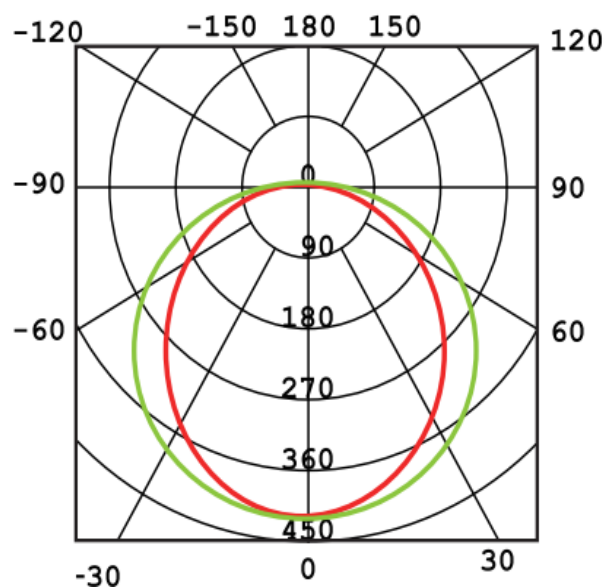

Material: Aluminum

Ambient Temperature: -10°C<ta<+50°C

Body Color: mat white+wooden

Product Size: ϕ 380x65

Technical Drawing

Lighting

Lumen: 3325 Lm

Luminaire efficacy: 95 Lm/W

Colour Temperature: 3xCCT (3000K/4000K/6500K)

Beam Angle: 120°

CRI : Ra >80

Lifetime; 30000 Hours

EEL : E

Packing Informations

Pieces/Outbox: 5

Outbox Size: 430x420x430 mm

Outbox G.W.: 4,5 Kg

Outbox Volume: 0,0777 m³

Unit Weight: 900 gr

Barcode : 6977231355190

Light Distribution Curve

System Definition: VT/EMILIA R35/ ϕ 380xH80/35W/3xCCT-DIP/MAT WHITE+WOODEN/CEILING LAMP

VITO EUROPE