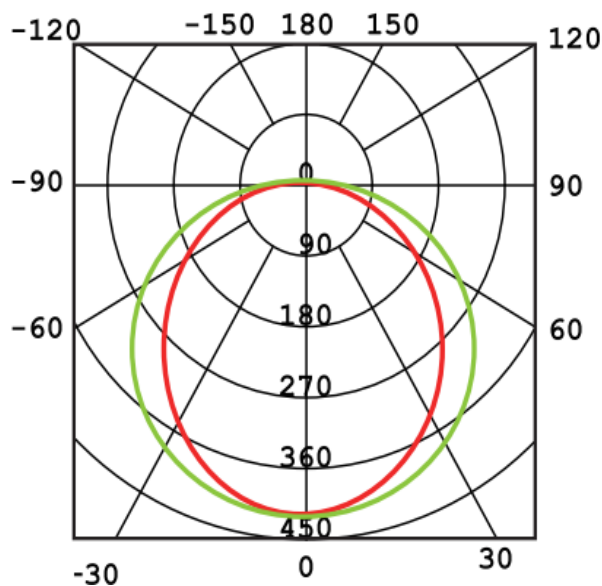

Beam Angle: 120°

CRI : Ra >80

Lifetime; 30000 Hours

EEL : E

Packing Informations

Pieces/Outbox: 5

Outbox Size: 530x520x530 mm

Outbox G.W.: 6 Kg

Outbox Volume: 0,1461 m³

Unit Weight: 1200 gr

Barcode : 6977231355213

Technical Drawing

Light Distribution Curve

System Definition: VT/EMILIA R45/?480xH65/45W/3xCCT-DIP/MAT WHITE+WOODEN/CEILING LAMP

VITO EUROPE