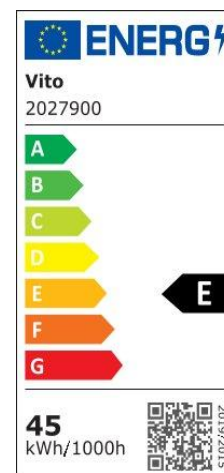

Product Data Sheet

INDOOR LIGHTING

EMILIA 45W

CODE: 2027900

Area of application

Decorative wooden-detailed LED Ceiling Fixture with 3xCCT function to be controlled by a DIP-switch. It's perfect to be installed on ceilings of homes, hotels, shops..

Product Advantages

EMILIA R45 is a decorative ceiling fixture model with 3xCCT function with a DIP switch inside. Equipped with backlit technology of LED sources arrangement with 3 position switch for ranging the color temperature between 3000K, 4000K or 6500K. Intended for surface or suspended installation, suspension set must be ordered separately (HSR). Housing of aluminum is electrostatically painted and finishing in wooden side effect. PS difusser.

Power Factor: 0,95

Electrical Protection: Class II

Surge Protection: --

Dimmability: NO

Switch Cycle: 30000 times

Material Characteristics

IP Class: IP20

IK Class: -

Material: Aluminum

Ambient Temperature: -10°C<ta<+50°C

Body Color: mat white+wooden

Product Size: φ480x65

Lighting

Lumen: 4275 Lm

Luminaire efficacy: 95 Lm/W

Colour Temperature: 3xCCT (3000K/4000K/6500K)