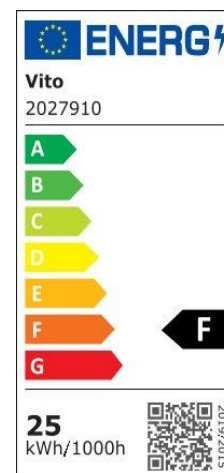

Product Data Sheet

INDOOR LIGHTING

DESITA 25W

CODE: 2027910

Area of application

Decorative wooden-detailed LED Ceiling Fixture with 3xCCT function to be controlled by a DIP-switch. It's perfect to be installed on ceilings of homes, hotels, shops..

Product Data Sheet

INDOOR LIGHTING

DESITA 25W

CODE: 2027910

Product Features

Electrical

Power: 25Watt
Voltage: 220-265V AC ~ 50/60Hz
Power Factor: 0,95
Electrical Protection: Class II
Surge Protection: --
Dimmability: NO
Switch Cycle: 30000 times

Material Characteristics

IP Class: IP20
IK Class: -
Material: Aluminum
Ambient Temperature: -10°C<ta<+50°C
Body Color: walnut
Product Size: ϕ 385x80

Technical Drawing

Lighting

Lumen: 2125 Lm
Luminaire efficacy: 85 Lm/W
Colour Temperature: 3xCCT (3000K/4000K/6500K)
Beam Angle: 120°
CRI : Ra >80
Lifetime; 30000 Hours
EEL : E

Packing Informations

Pieces/Outbox: 5
Outbox Size: 430x420x430 mm
Outbox G.W.: 4,5 Kg
Outbox Volume: 0,0777 m³
Unit Weight: 900 gr
Barcode : 6977231355220

Light Distribution Curve

System Definition: VT/DESITA R25/?385xH80/25W/3xCCT-DIP/WALNUT/CEILING LAMP