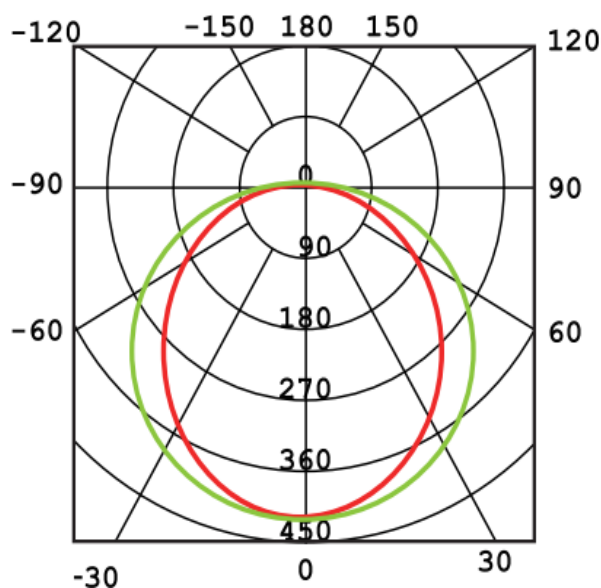

Material Characteristics

IP Class: IP20
IK Class: -
Material: Aluminum
Ambient Temperature: -10°C<ta<+50°C
Body Color: walnut
Product Size: ϕ 385x80

Technical Drawing

Lighting

Lumen: 2125 Lm
Luminaire efficacy: 85 Lm/W
Colour Temperature: 3xCCT (3000K/4000K/6500K)
Beam Angle: 120°
CRI : Ra >80
Lifetime; 30000 Hours
EEL : E

Packing Informations

Pieces/Outbox: 5
Outbox Size: 430x420x430 mm
Outbox G.W.: 4,5 Kg
Outbox Volume: 0,0777 m³
Unit Weight: 900 gr
Barcode : 6977231355220

Light Distribution Curve

System Definition: VT/DESITA R25/?385xH80/25W/3xCCT-DIP/WALNUT/CEILING LAMP