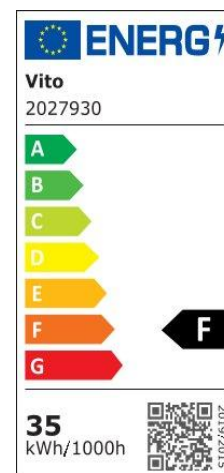

Product Data Sheet

INDOOR LIGHTING

SIMON 35W

CODE: 2027930

Area of application

Decorative wooden-detailed LED Ceiling Fixture with 3xCCT function to be controlled by a DIP-switch. It's perfect to be installed on ceilings of homes, hotels, shops..

Product Data Sheet

INDOOR LIGHTING

SIMON 35W

CODE: 2027930

Product Features

Electrical

Power: 35Watt
Voltage: 220-265V AC ~ 50/60Hz
Power Factor: 0,95
Electrical Protection: Class II
Surge Protection: --
Dimmability: NO
Switch Cycle: 30000 times

Material Characteristics

IP Class: IP20
IK Class: -
Material: Aluminum
Ambient Temperature: -10°C<ta<+50°C
Body Color: Wooden
Product Size: ϕ 385x75

Technical Drawing

Lighting

Lumen: 3150 Lm
Luminaire efficacy: 90 Lm/W
Colour Temperature: 3xCCT (3000K/4000K/6500K)
Beam Angle: 120°
CRI : Ra >80
Lifetime; 30000 Hours
EEL : F