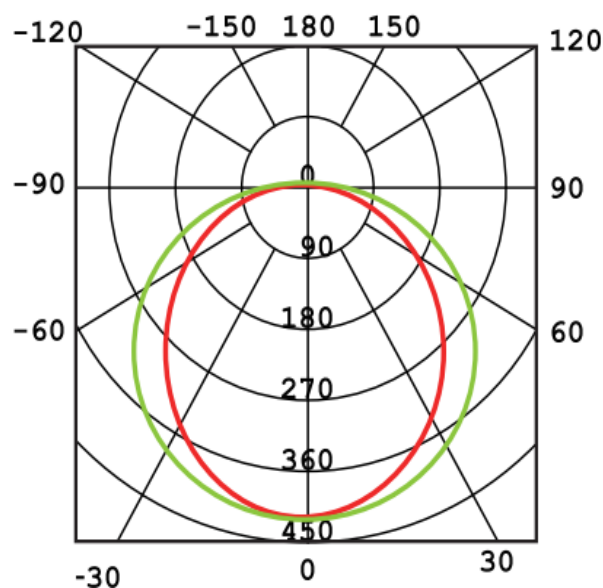

Material Characteristics

IP Class: IP20
IK Class: -
Material: Aluminum
Ambient Temperature: -10°C<ta<+50°C
Body Color: Wooden
Product Size: ϕ 385x75

Technical Drawing

Lighting

Lumen: 3150 Lm
Luminaire efficacy: 90 Lm/W
Colour Temperature: 3xCCT (3000K/4000K/6500K)
Beam Angle: 120°
CRI : Ra >80
Lifetime; 30000 Hours
EEL : F

Packing Informations

Pieces/Outbox: 5
Outbox Size: 430x420x430 mm
Outbox G.W.: 4,5 Kg
Outbox Volume: 0,0777 m³
Unit Weight: 900 gr
Barcode : 6977231355244

Light Distribution Curve

System Definition: VT/SIMON R35/?385xH75/35W/3xCCT-DIP/WOODEN/CEILING LAMP