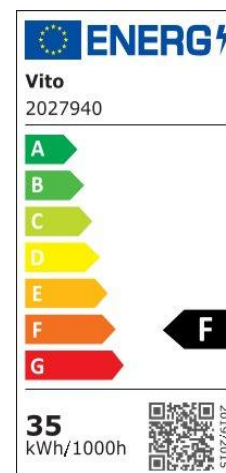

Product Data Sheet

INDOOR LIGHTING

FINESSE 35W

CODE: 2027940

Area of application

Decorative LED Ceiling Fixture with 3xCCT function to be controlled by a DIP-switch. For surface and pendant installation in indoor decorative lighting applications. Ceilings of corridors and rooms in homes, hotels, shopping malls, commercial areas..

Product Data Sheet

INDOOR LIGHTING

FINESSE 35W

CODE: 2027940

Product Features

Electrical

Power: 35Watt
Voltage: 220-265V AC ~ 50/60Hz
Power Factor: >0.95
Electrical Protection: Class II
Surge Protection: --
Dimmability: NO
Switch Cycle: 30000 times

Material Characteristics

IP Class: IP20
IK Class: -
Material: Aluminum
Ambient Temperature: -10°C<ta<+50°C
Body Color: mat black+wooden
Product Size: φ400x60

Technical Drawing

Lighting

Lumen: 3150 Lm
Luminaire efficacy: 90 Lm/W
Colour Temperature: 3xCCT (3000K/4000K/6500K)
Beam Angle: 120°
CRI : Ra >80
Lifetime; 30000 Hours
EEL : F