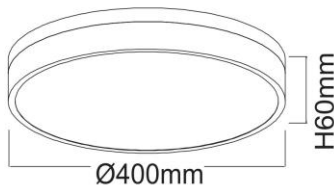

Product Data Sheet

INDOOR LIGHTING

FINESSE 35W

CODE: 2027940

Area of application

Decorative LED Ceiling Fixture with 3xCCT function to be controlled by a DIP-switch. For surface and pendant installation in indoor decorative lighting applications. Ceilings of corridors and rooms in homes, hotels, shopping malls, commercial areas..

Product Data Sheet

INDOOR LIGHTING

FINESSE 35W

CODE: 2027940

Product Features

Electrical

Power: 35Watt
Voltage: 220-265V AC ~ 50/60Hz
Power Factor: >0.95
Electrical Protection: Class II
Surge Protection: --
Dimmability: NO
Switch Cycle: 30000 times

Material Characteristics

IP Class: IP20
IK Class: -
Material: Aluminum
Ambient Temperature: -10°C<ta<+50°C
Body Color: mat black+wooden
Product Size: φ400x60

Technical Drawing

Lighting

Lumen: 3150 Lm
Luminaire efficacy: 90 Lm/W
Colour Temperature: 3xCCT (3000K/4000K/6500K)
Beam Angle: 120°
CRI : Ra >80
Lifetime; 30000 Hours
EEL : F

Packing Informations

Pieces/Outbox: 8
Outbox Size: 610x460x480 mm
Outbox G.W.: 12,8 Kg
Outbox Volume: 0,1347 m ³
Unit Weight: 1600 gr
Barcode : 6977231355251

Light Distribution Curve

System Definition: VT/FINESSE R3-35/φ400xH60/35W/3XCCT-DIP/MAT BLACK+WOODEN/CEILING LAMP