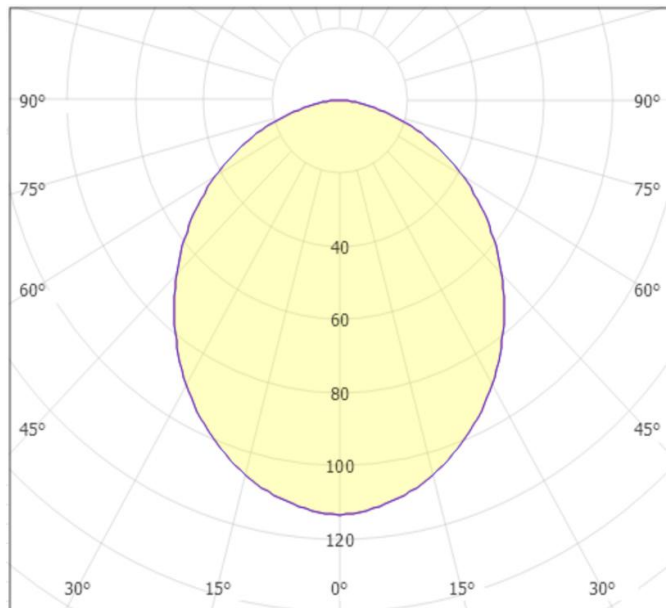

Material Characteristics

IP Class: IP20
IK Class: -
Material: Aluminum
Ambient Temperature: -10°C<ta<+50°C
Body Color: mat black+wooden
Product Size: φ400x60

Technical Drawing

Lighting

Lumen: 3150 Lm
Luminaire efficacy: 90 Lm/W
Colour Temperature: 3xCCT (3000K/4000K/6500K)
Beam Angle: 120°
CRI : Ra >80
Lifetime; 30000 Hours
EEL : F

Packing Informations

Pieces/Outbox: 8
Outbox Size: 610x460x480 mm
Outbox G.W.: 12,8 Kg
Outbox Volume: 0,1347 m ³
Unit Weight: 1600 gr
Barcode : 6977231355251

Light Distribution Curve

System Definition: VT/FINESSE R3-35/φ400xH60/35W/3XCCT-DIP/MAT BLACK+WOODEN/CEILING LAMP