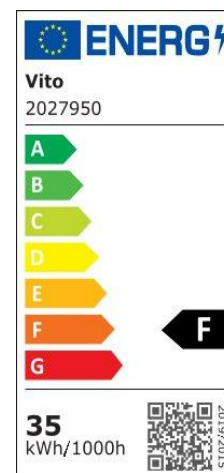

Product Data Sheet

INDOOR LIGHTING

FINESSE 35W

CODE: 2027950

Area of application

Decorative LED Ceiling Fixture with 3xCCT function to be controlled by a DIP-switch. For surface and pendant installation in indoor decorative lighting applications. Ceilings of corridors and rooms in homes, hotels, shopping malls, commercial areas..

Product Data Sheet

INDOOR LIGHTING

FINESSE 35W

CODE: 2027950

Product Features

Electrical

Power: 35Watt

Voltage: 220-265V AC ~ 50/60Hz

Power Factor: >0.95

Electrical Protection: Class II

Surge Protection: --

Dimmability: NO

Switch Cycle: 30000 times

Material Characteristics

IP Class: IP20

IK Class: -

Colour Temperature: 3xCCT (3000K/4000K/6500K)

Beam Angle: 120°

CRI : Ra >80

Lifetime; 30000 Hours

EEL : F

Packing Informations

Pieces/Outbox: 8

Outbox Size: 610x460x480 mm