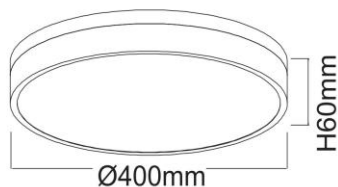

Product Data Sheet

INDOOR LIGHTING

FINESSE 35W

CODE: 2027950

Area of application

Decorative LED Ceiling Fixture with 3xCCT function to be controlled by a DIP-switch. For surface and pendant installation in indoor decorative lighting applications. Ceilings of corridors and rooms in homes, hotels, shopping malls, commercial areas..

Material: Aluminum

Ambient Temperature: -10°C<ta<+50°C

Body Color: mat white+wooden

Product Size: ϕ 400x60

Technical Drawing

Lighting

Lumen: 3150 Lm

Luminaire efficacy: 90 Lm/W

Colour Temperature: 3xCCT (3000K/4000K/6500K)

Beam Angle: 120°

CRI : Ra >80

Lifetime; 30000 Hours

EEL : F

Packing Informations

Pieces/Outbox: 8

Outbox Size: 610x460x480 mm

Outbox G.W.: 12,8 Kg

Outbox Volume: 0,1347 m³

Unit Weight: 1600 gr

Barcode : 6977231355268

Light Distribution Curve

System Definition: VT/FINESSE R3-35/?400xH60/35W/3XCCT-DIP/MAT WHITE+WODEN/CEILING LAMP

VITO EUROPE