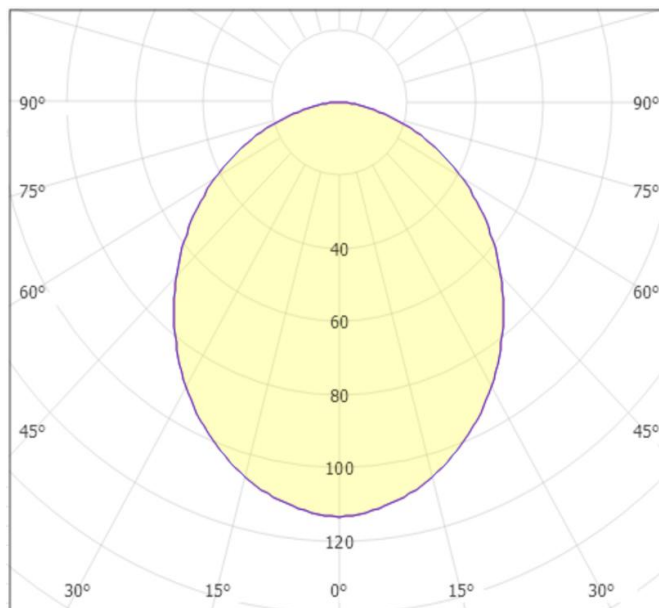

Material: Aluminum

Ambient Temperature: -10°C<ta<+50°C

Body Color: mat white+wooden

Product Size: ϕ 400x60

Technical Drawing

Lighting

Lumen: 3150 Lm

Luminaire efficacy: 90 Lm/W

Colour Temperature: 3xCCT (3000K/4000K/6500K)

Beam Angle: 120°

CRI : Ra >80

Lifetime; 30000 Hours

EEL : F

Packing Informations

Pieces/Outbox: 8

Outbox Size: 610x460x480 mm

Outbox G.W.: 12,8 Kg

Outbox Volume: 0,1347 m³

Unit Weight: 1600 gr

Barcode : 6977231355268

Light Distribution Curve

System Definition: VT/FINESSE R3-35/?400xH60/35W/3XCCT-DIP/MAT WHITE+WODEN/CEILING LAMP

VITO EUROPE