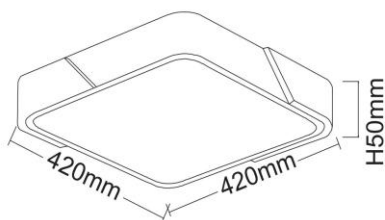

Material: Aluminum

Ambient Temperature: -10°C<ta<+50°C

Body Color: mat black+wooden

Product Size: 400x400x50

Lighting

Lumen: 2975 Lm

Luminaire efficacy: 85 Lm/W

Colour Temperature: 3xCCT (3000K/4000K/6500K)

Beam Angle: 120°

CRI : Ra >80

Lifetime; 30000 Hours

EEL : F

Packing Informations

Pieces/Outbox: 8

Outbox Size: 610x460x480 mm

Outbox G.W.: 17 Kg

Outbox Volume: 0,1347 m³

Unit Weight: 2125 gr

Barcode : 6977231355305

Technical Drawing

Light Distribution Curve

System Definition: VT/FINESSE S2-35/400x400xH50/35W/3XCCT-DIP/MAT BLACK+WOODEN/CEILING LAMP

VITO EUROPE