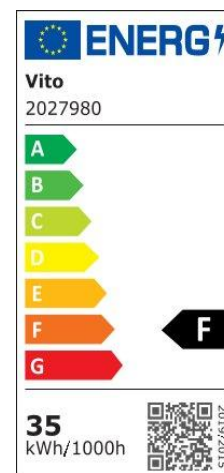

Product Data Sheet

INDOOR LIGHTING

FINESSE 35W

CODE: 2027980

Area of application

Decorative LED Ceiling Fixture with 3xCCT function to be controlled by a DIP-switch. For surface and pendant installation in indoor decorative lighting applications. Ceilings of corridors and rooms in homes, hotels, shopping malls, commercial areas..

Product Data Sheet

INDOOR LIGHTING

FINESSE 35W

CODE: 2027980

Product Features

Electrical

Power: 35Watt

Voltage: 220-265V AC ~ 50/60Hz

Power Factor: >0.95

Electrical Protection: Class II

Surge Protection: --

Dimmability: NO

Switch Cycle: 30000 times

Material Characteristics

IP Class: IP20

IK Class: -