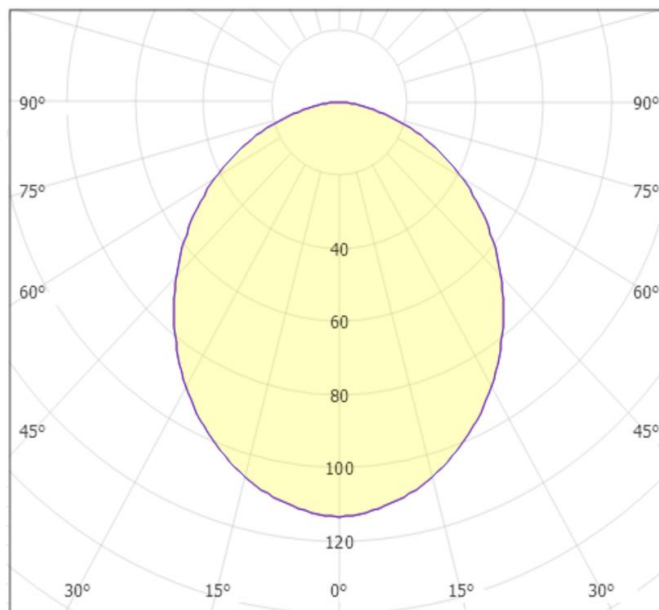

Beam Angle: 120°

CRI : Ra >80

Lifetime; 30000 Hours

EEL : F

Packing Informations

Pieces/Outbox: 8

Outbox Size: 610x460x480 mm

Outbox G.W.: 17 Kg

Outbox Volume: 0,1347 m³

Unit Weight: 2125 gr

Barcode : 6977231355305

Technical Drawing

Light Distribution Curve

System Definition: VT/FINESSE S2-35/400x400xH50/35W/3XCCT-DIP/MAT BLACK+WOODEN/CEILING LAMP

VITO EUROPE