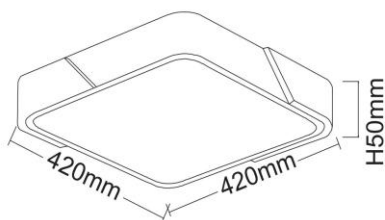

Material: Aluminum

Ambient Temperature: -10°C<ta<+50°C

Body Color: mat white+wooden

Product Size: 400x400x50

Lighting

Lumen: 2975 Lm

Luminaire efficacy: 85 Lm/W

Colour Temperature: 3xCCT (3000K/4000K/6500K)

Beam Angle: 120°

CRI : Ra >80

Lifetime; 30000 Hours

EEL : F

Packing Informations

Pieces/Outbox: 8

Outbox Size: 610x460x480 mm

Outbox G.W.: 17 Kg

Outbox Volume: 0,1347 m³

Unit Weight: 2125 gr

Barcode : 6977231355299

Technical Drawing

Light Distribution Curve

System Definition: VT/FINESSE S2-35/400x400xH50/35W/3XCCT-DIP/MAT WHITE+WOODEN/CEILING LAMP

VITO EUROPE