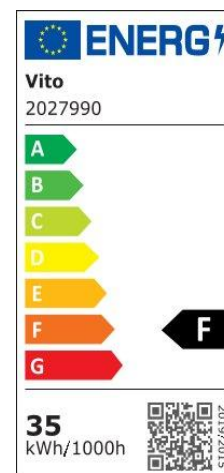

Product Data Sheet

INDOOR LIGHTING

FINESSE 35W

CODE: 2027990

Area of application

Decorative LED Ceiling Fixture with 3xCCT function to be controlled by a DIP-switch. For surface and pendant installation in indoor decorative lighting applications. Ceilings of corridors and rooms in homes, hotels, shopping malls, commercial areas..

Product Data Sheet

INDOOR LIGHTING

FINESSE 35W

CODE: 2027990

Product Features

Electrical

Power: 35Watt

Voltage: 220-265V AC ~ 50/60Hz

Power Factor: >0.95

Electrical Protection: Class II

Surge Protection: --

Dimmability: NO

Switch Cycle: 30000 times

Material Characteristics

IP Class: IP20

IK Class: -