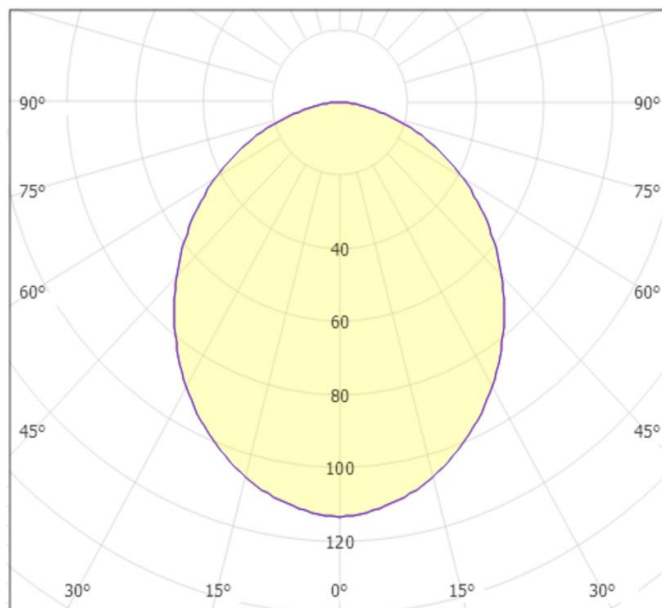

Beam Angle: 120°

CRI : Ra >80

Lifetime; 30000 Hours

EEL : F

Packing Informations

Pieces/Outbox: 8

Outbox Size: 610x460x480 mm

Outbox G.W.: 17 Kg

Outbox Volume: 0,1347 m³

Unit Weight: 2125 gr

Barcode : 6977231355299

Technical Drawing

Light Distribution Curve

System Definition: VT/FINESSE S2-35/400x400xH50/35W/3XCCT-DIP/MAT WHITE+WOODEN/CEILING LAMP

VITO EUROPE