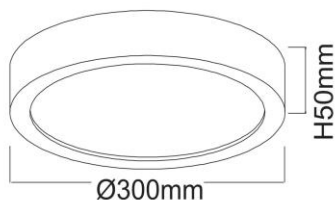

#### Material Characteristics

IP Class: IP20

IK Class: -

Material: Aluminum

Ambient Temperature: -10°C<ta<+50°C

Body Color: Wooden

Product Size:  $\phi$ 300x50

#### Packing Informations

Pieces/Outbox: 8

Outbox Size: 550x345x355 mm

Outbox G.W.: 10 Kg

Outbox Volume: 0,0674 m<sup>3</sup>

Unit Weight: 1250 gr

Barcode : 6977231355312

#### Technical Drawing