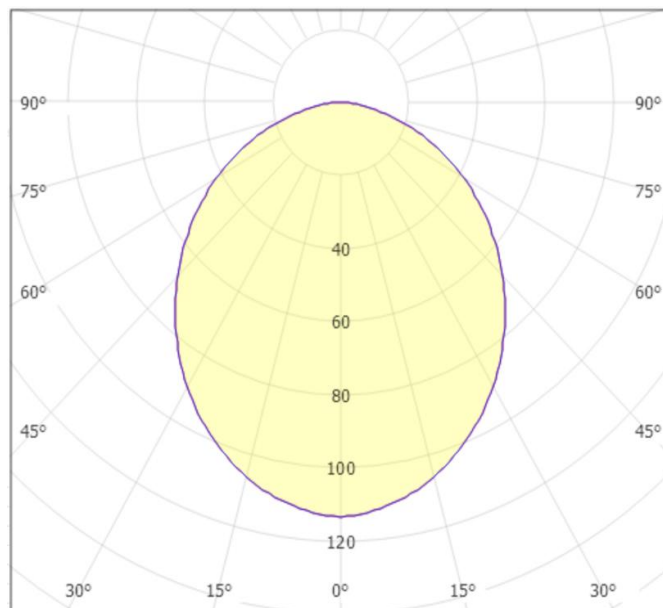

Light Distribution Curve

System Definition: VT/ANELIA R-25/?300xH50/25W/3XCCT-DIP/WOODEN/CEILING LAMP

VITO EUROPE

102 Iztochna Tangenta str. 4th Floor

P.C. 1528, Sofia/Bulgaria

Phone: +359 2 4341575

E-mail: info@vitoeurope.com

www.vitolighting.com