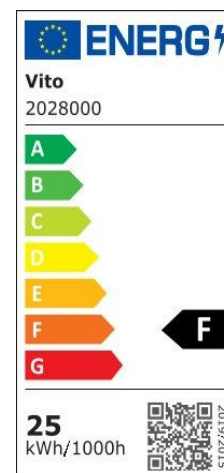

# Product Data Sheet

INDOOR LIGHTING

ANELIA 25W

CODE: 2028000

#### Electrical

Power: 25Watt

Voltage: 220-265V AC ~ 50/60Hz

Power Factor: 0,95

Electrical Protection: Class II

Surge Protection: --

Dimmability: NO

Switch Cycle: 30000 times

#### Material Characteristics

IP Class: IP20

IK Class: -

Material: Aluminum

Ambient Temperature: -10°C<ta<+50°C

Body Color: Wooden

Product Size:  $\phi$ 300x50