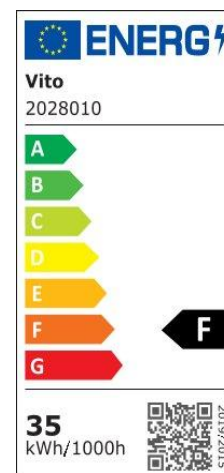

Product Data Sheet

INDOOR LIGHTING

ANELIA 35W

CODE: 2028010

Area of application

Decorative wooden-detailed LED Ceiling Fixture with 3x CCT function to be controlled by a DIP-switch. It's perfect to be installed on ceilings of homes, hotels, shops..

Product Data Sheet

INDOOR LIGHTING

ANELIA 35W

CODE: 2028010

Product Features

Electrical

Power: 35Watt

Voltage: 220-265V AC ~ 50/60Hz

Power Factor: 0,95

Electrical Protection: Class II

Surge Protection: --

Dimmability: NO

Switch Cycle: 30000 times

Material Characteristics

IP Class: IP20

IK Class: -

Material: Aluminum

Ambient Temperature: -10°C<ta<+50°C

Body Color: Wooden

Product Size: ϕ 400x50

Lighting

Lumen: 3150 Lm

Luminaire efficacy: 90 Lm/W

Colour Temperature: 3xCCT (3000K/4000K/6500K)