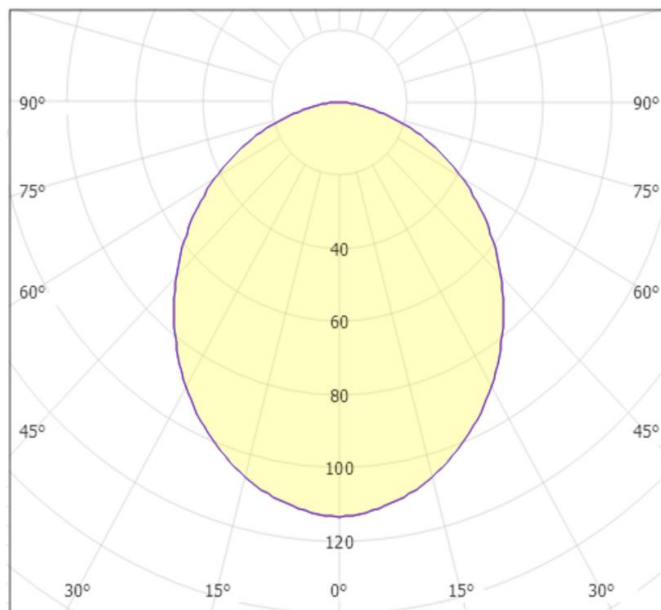

Beam Angle: 120°

CRI : Ra >80

Lifetime; 30000 Hours

EEL : F

Packing Informations

Pieces/Outbox: 8

Outbox Size: 610x460x480 mm

Outbox G.W.: 15,5 Kg

Outbox Volume: 0,1347 m³

Unit Weight: 1937,5 gr

Barcode : 6977231355329

Technical Drawing

Light Distribution Curve

System Definition: VT/ANELIA R-35/?400xH50/35W/3XCCT-DIP/WOODEN/CEILING LAMP

VITO EUROPE

102 Iztochna Tangenta str. 4th Floor