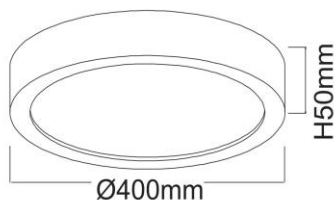

Material: Aluminum

Ambient Temperature: -10°C<ta<+50°C

Body Color: Wooden

Product Size: ϕ 400x50

Lighting

Lumen: 3150 Lm

Luminaire efficacy: 90 Lm/W

Colour Temperature: 3xCCT (3000K/4000K/6500K)

Beam Angle: 120°

CRI : Ra >80

Lifetime; 30000 Hours

EEL : F

Packing Informations

Pieces/Outbox: 8

Outbox Size: 610x460x480 mm

Outbox G.W.: 15,5 Kg

Outbox Volume: 0,1347 m³

Unit Weight: 1937,5 gr

Barcode : 6977231355329

Technical Drawing

Light Distribution Curve

System Definition: VT/ANELIA R-35/?400xH50/35W/3XCCT-DIP/WOODEN/CEILING LAMP

VITO EUROPE

102 Iztochna Tangenta str. 4th Floor