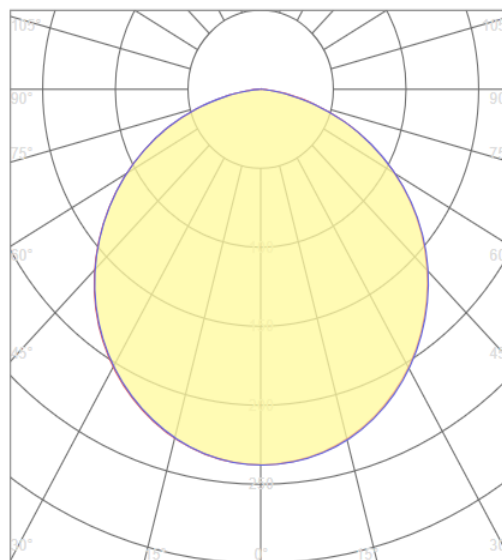

IP Class: IP20
IK Class: -
Material: Aluminum
Ambient Temperature: -20°C<ta<+40°C
Body Color: WHITE
Product Size (mm): 50x80x1490

Technical Drawing

Lighting

Lumen (Lm): 5000
Luminaire efficacy (Lm/W): 100
Colour Temperature: 3000K (WARM WHITE)
Beam Angle: 120°
CRI: Ra >80
Lifetime (Hours): 50000
EEL : E

Packing Informations

Pieces/Outbox: 1
Outbox Size (mm): 70x1530x100
Outbox G.W. (Kg): 3,32
Outbox Volume (m³): 0,0107
Unit Weight (Gr): 3320
Barcode : 8698553617411

Light Distribution Curve

System Definition: PROFILED-SL/SUR/30K/WHT/50W/5000LM/5X8X149CM