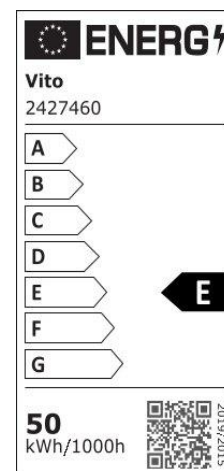

Product Data Sheet

INDOOR LIGHTING

PROFILED SL1 50W

CODE: 2427460

Area of application

Surface-Mounted or Pendant-Mounted Linear LED lighting fixture to be installed on ceilings of corridors/rooms of homes, shopping malls, commercial areas, offices, schools, hospitals, industrial areas..

Product Advantages

PROFILED series LED LINEAR LIGHTING with Aluminum body and Polycarbonate Opal Diffuser with High Permeability presents 5000Lm lighting performance and 50000Hours long lifetime. This 50W model includes 3000K (WARM WHITE) LED for 120° light beam-angle as desired lighting flexibility. It's ready to be operated with its easy installation and maintenance. PROFILED SL1 series led linear fixtures are made by SAMSUNG chips and PHILIPS or TRIDONIC driver. There is option to be dimmable 220V, 0-10V, DALI, upon specific request.

VITO EUROPE
102 Iztochna Tangenta str. 4th Floor
P.C. 1528, Sofia/Bulgaria
Phone: +359 2 4341575
E-mail: info@vitoeuropa.com

www.vitolighting.com