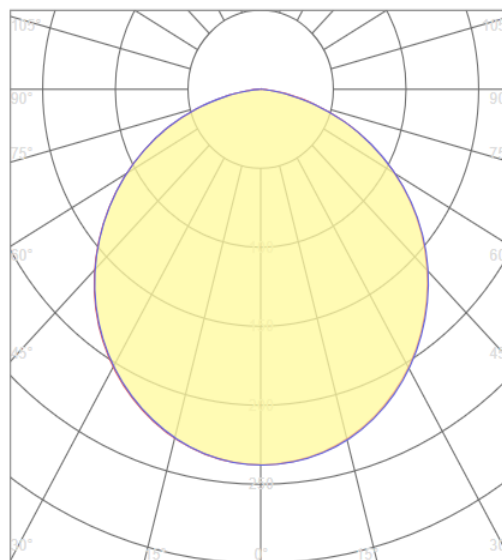

Material Characteristics

IP Class: IP20
IK Class: -
Material: Aluminum
Ambient Temperature: -20°C<ta<+40°C
Body Color: WHITE
Product Size (mm): 50x80x2000

Technical Drawing

Lighting

Lumen (Lm): 6600
Luminaire efficacy (Lm/W): 100
Colour Temperature: 3000K (WARM WHITE)
Beam Angle: 120°
CRI: Ra >80
Lifetime (Hours): 50000
EEL : E

Packing Informations

Pieces/Outbox: 1
Outbox Size (mm): 70x2030x100
Outbox G.W. (Kg): 4,4
Outbox Volume (m³): 0,0142
Unit Weight (Gr): 4400
Barcode : 8698553617534

Light Distribution Curve

System Definition: PROFILED-SL/SUR/30K/WHT/66W/6600LM/5X8X200CM