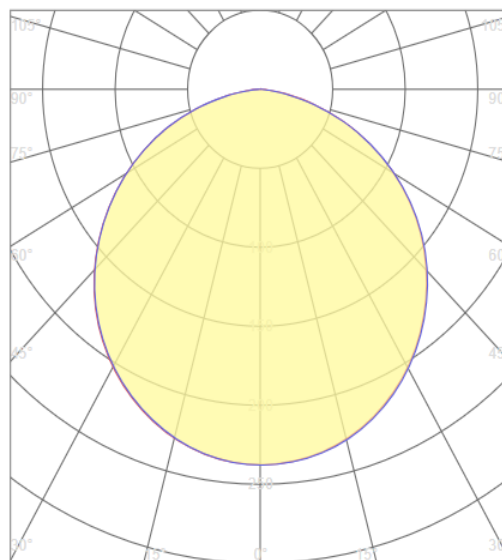

#### Technical Drawing

#### Lighting

Lumen (Lm): 6930  
Luminaire efficacy (Lm/W): 105  
Colour Temperature: 4000K (NATURAL WHITE)  
Beam Angle: 120°  
CRI: Ra >80  
Lifetime (Hours): 50000  
EEL : E

#### Light Distribution Curve

System Definition: PROFILED-SL/SUR/40K/WHT/66W/6930LM/5X8X200CM