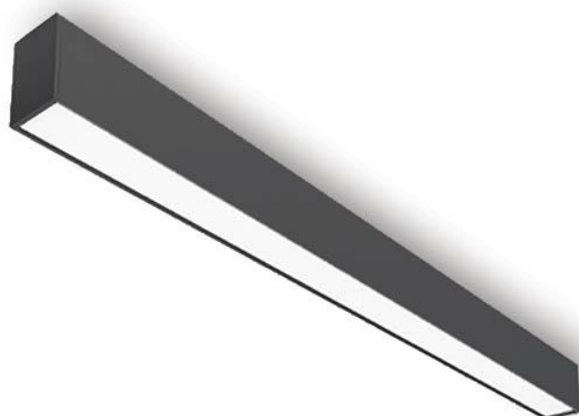

Product Data Sheet

INDOOR LIGHTING

PROFILED SL 20W

CODE: 2427700

Area of application

Linear LED lighting fixture to be installed on ceilings of corridors/rooms of homes, shopping malls, commercial areas, offices, schools, hospitals, industrial areas..

Product Advantages

PROFILED-SL1 represents a professional series of linear lighting fixtures. In the standard versions the fixtures are equipped with SAMSUNG LED sources. For applications that require elevated brightness and maximum efficiency, the High Lumens versions incorporate OSRAM LED sources, offering superior performance and long-lasting operation. The series supports a wide range of installation methods, surface-mounted, suspended, or wall-mounted. The suspension set is available separately, while the wall mounting set can also be ordered separately. For continuous-line installations or to create geometric shapes such as long lines or corners, a middle connector is available as an optional accessory. The standard versions are equipped with PHILIPS or TRIDONIC drivers, ensuring stability and long-term reliability. The dimmable versions come with a TRIDONIC 3-in-1 driver, supporting DALI, 1–10V, and Push Button dimming for maximum lighting control and compatibility with modern building systems. The fixture features a high-permeability polycarbonate diffuser, ensuring uniform light distribution. For applications where glare control is critical, a microprismatic diffuser with 60° optics and UGR<15 is available as an optional accessory (MDL – 9990870), providing enhanced visual comfort in workspaces. Constructed from aluminum, electrostatically painted in Sand White or Sand Black, PROFILED-SL1 combines premium materials with a sleek, architectural design. Its modular nature, superior component quality, and professional installation options make it an ideal choice for offices, retail environments, hotels, educational spaces, and any application that demands exceptional linear lighting performance.