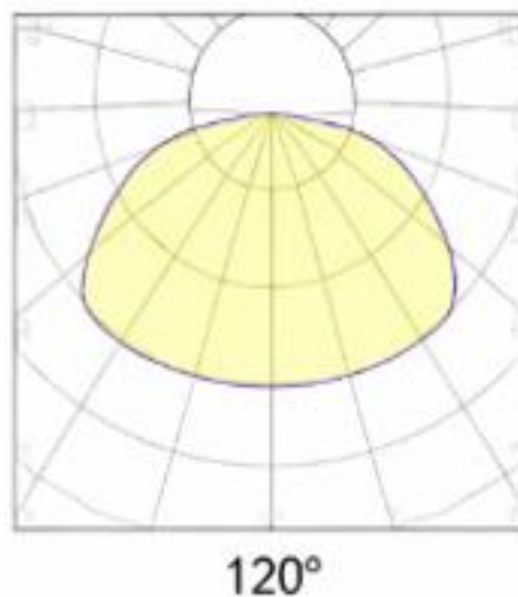

IP Class: IP20
IK Class: -
Material: Aluminum
Ambient Temperature: -20°C<ta<+40°C
Body Color: BLACK
Product Size (mm): 590x80x50

Technical Drawing

Lighting

Lumen (Lm): 2000
Luminaire efficacy (Lm/W): 100
Colour Temperature: 3000K (WARM WHITE)
Beam Angle: 120°
CRI: Ra >80
Lifetime (Hours); 50000
EEL : E

Packing Informations

Pieces/Outbox: 1
Outbox Size (mm): 70x640x100
Outbox G.W. (Kg): 1,52
Outbox Volume (m³): 0,00448
Unit Weight (Gr): 1520
Barcode : 8698553617657

Light Distribution Curve

System Definition: PROFILED-SL/SUR/30K/BLC/20W/2000LM/5x8x59cm