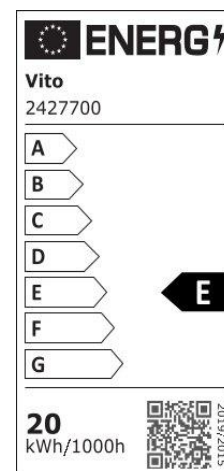

Product Data Sheet

INDOOR LIGHTING

PROFILED SL 20W

CODE: 2427700

Area of application

Linear LED lighting fixture to be installed on ceilings of corridors/rooms of homes, shopping malls, commercial areas, offices, schools, hospitals, industrial areas..

Product Features

Electrical

Power (Watt): 20
Voltage: 220-240V AC ~ 50/60Hz
Power Factor: >0.9
Electrical Protection: Class I
Surge Protection: --
Dimmability: NO
Switch Cycle (Times): 30000

Material Characteristics

IP Class: IP20
IK Class: -
Material: Aluminum
Ambient Temperature: -20°C<ta<+40°C
Body Color: BLACK
Product Size (mm): 590x80x50

Technical Drawing

Lighting

Lumen (Lm): 2000
Luminaire efficacy (Lm/W): 100
Colour Temperature: 3000K (WARM WHITE)
Beam Angle: 120°
CRI: Ra >80
Lifetime (Hours); 50000
EEL : E

Packing Informations

Pieces/Outbox: 1
Outbox Size (mm): 70x640x100
Outbox G.W. (Kg): 1,52
Outbox Volume (m³): 0,00448
Unit Weight (Gr): 1520
Barcode : 8698553617657

Light Distribution Curve

System Definition: PROFILED-SL/SUR/30K/BLC/20W/2000LM/5x8x59cm