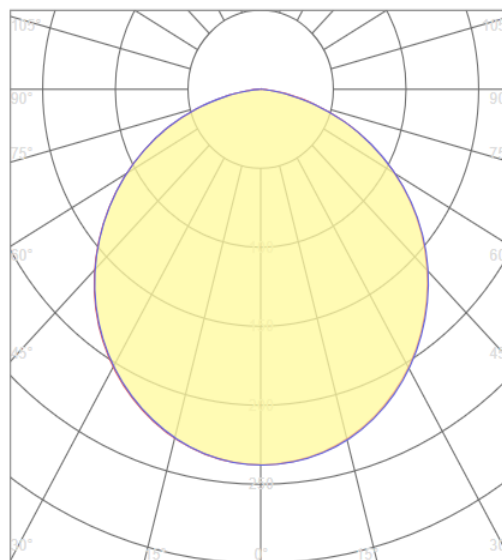

Light Distribution Curve

System Definition: PROFILED-SL/SUR/30K/BLC/40W/4200LM/5X8X120CM

VITO EUROPE

102 Iztochna Tangenta str. 4th Floor

P.C. 1528, Sofia/Bulgaria

Phone: +359 2 4341575

E-mail: info@vitoeurope.com

www.vitolighting.com