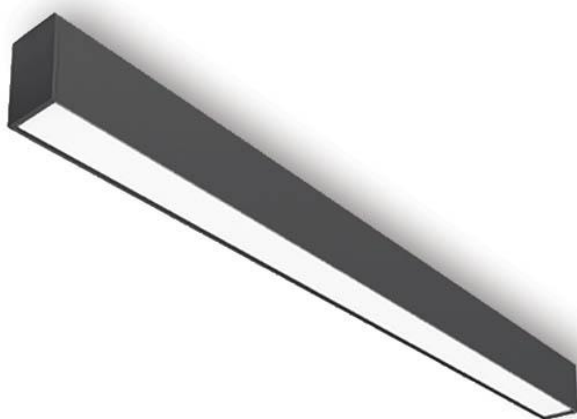

# Product Data Sheet

INDOOR LIGHTING

PROFILED SL1 42W

CODE: 2427940

## Area of application

Surface-Mounted or Pendant-Mounted Linear LED lighting fixture to be installed on ceilings of corridors/rooms of homes, shopping malls, commercial areas, offices, schools, hospitals, industrial areas..

## Product Advantages

PROFILED series LED LINEAR LIGHTING with Aluminum body and Polycarbonate Opal Diffuser with High Permeability presents 4200Lm lighting performance and 50000Hours long lifetime. This 42W model includes 3000K (WARM WHITE) LED for 120° light beam-angle as desired lighting flexibility. It's ready to be operated with its easy installation and maintenance. PROFILED SL1 series led linear fixtures are made by SAMSUNG chips and PHILIPS or TRIDONIC driver. There is option to be dimmable 220V, 0-10V, DALI, upon specific request.