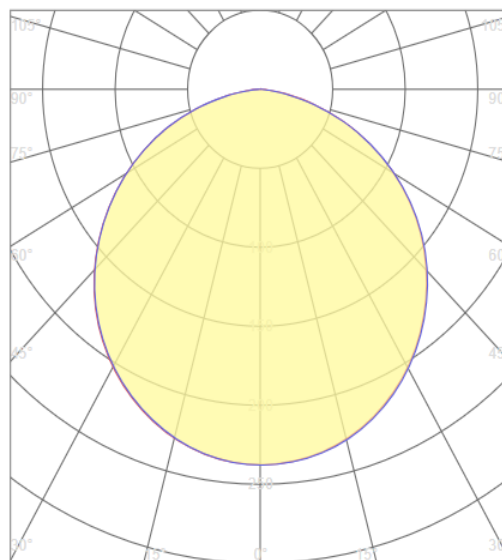

Material Characteristics

IP Class: IP20
IK Class: -
Material: Aluminum
Ambient Temperature: -20°C<ta<+40°C
Body Color: BLACK
Product Size (mm): 50x80x1200

Technical Drawing

Lighting

Lumen (Lm): 4410
Luminaire efficacy (Lm/W): 105
Colour Temperature: 4000K (NATURAL WHITE)
Beam Angle: 120°
CRI: Ra >80
Lifetime (Hours): 50000
EEL : E

Packing Informations

Pieces/Outbox: 1
Outbox Size (mm): 70x1310x100
Outbox G.W. (Kg): 2,76
Outbox Volume (m³): 0,0092
Unit Weight (Gr): 2760
Barcode : 8698553617909

Light Distribution Curve

System Definition: PROFILED-SL/SUR/40K/BLC/40W/4410LM/5X8X120CM