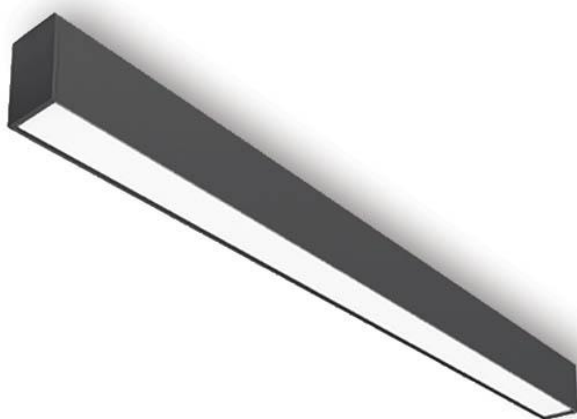

Product Data Sheet

INDOOR LIGHTING

PROFILED SL1 42W

CODE: 2427950

Area of application

Surface-Mounted or Pendant-Mounted Linear LED lighting fixture to be installed on ceilings of corridors/rooms of homes, shopping malls, commercial areas, offices, schools, hospitals, industrial areas..

Product Advantages

PROFILED series LED LINEAR LIGHTING with Aluminum body and Polycarbonate Opal Diffuser with High Permeability presents 4410Lm lighting performance and 50000Hours long lifetime. This 42W model includes 4000K (NATURAL WHITE) LED for 120° light beam-angle as desired lighting flexibility. It's ready to be operated with its easy installation and maintenance. PROFILED SL1 series led linear fixtures are made by SAMSUNG chips and PHILIPS or TRIDONIC driver. There is option to be dimmable 220V, 0-10V, DALI, upon specific request.

Material Characteristics

IP Class: IP20
IK Class: -
Material: Aluminum
Ambient Temperature: -20°C<ta<+40°C
Body Color: BLACK
Product Size (mm): 50x80x1200

Technical Drawing

Lighting

Lumen (Lm): 4410
Luminaire efficacy (Lm/W): 105
Colour Temperature: 4000K (NATURAL WHITE)
Beam Angle: 120°
CRI: Ra >80
Lifetime (Hours): 50000
EEL : E