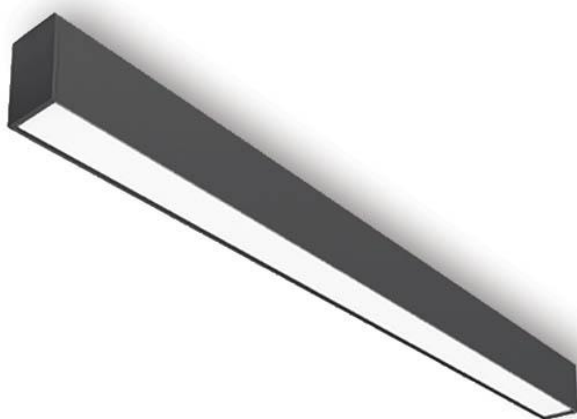

# Product Data Sheet

INDOOR LIGHTING

PROFILED SL1 50W

CODE: 2428060

## Area of application

Surface-Mounted or Pendant-Mounted Linear LED lighting fixture to be installed on ceilings of corridors/rooms of homes, shopping malls, commercial areas, offices, schools, hospitals, industrial areas..

## Product Advantages

PROFILED series LED LINEAR LIGHTING with Aluminum body and Polycarbonate Opal Diffuser with High Permeability presents 5000Lm lighting performance and 50000Hours long lifetime. This 50W model includes 3000K (WARM WHITE) LED for 120° light beam-angle as desired lighting flexibility. It's ready to be operated with its easy installation and maintenance. PROFILED SL1 series led linear fixtures are made by SAMSUNG chips and PHILIPS or TRIDONIC driver. There is option to be dimmable 220V, 0-10V, DALI, upon specific request.