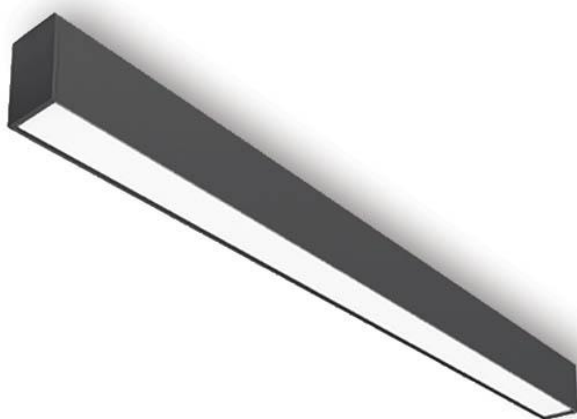

# Product Data Sheet

INDOOR LIGHTING

PROFILED SL1 50W

CODE: 2428070

## Area of application

Surface-Mounted or Pendant-Mounted Linear LED lighting fixture to be installed on ceilings of corridors/rooms of homes, shopping malls, commercial areas, offices, schools, hospitals, industrial areas..

## Product Advantages

PROFILED series LED LINEAR LIGHTING with Aluminum body and Polycarbonate Opal Diffuser with High Permeability presents 5250Lm lighting performance and 50000Hours long lifetime. This 50W model includes 4000K (NATURAL WHITE) LED for 120° light beam-angle as desired lighting flexibility. It's ready to be operated with its easy installation and maintenance. PROFILED SL1 series led linear fixtures are made by SAMSUNG chips and PHILIPS or TRIDONIC driver. There is option to be dimmable 220V, 0-10V, DALI, upon specific request.