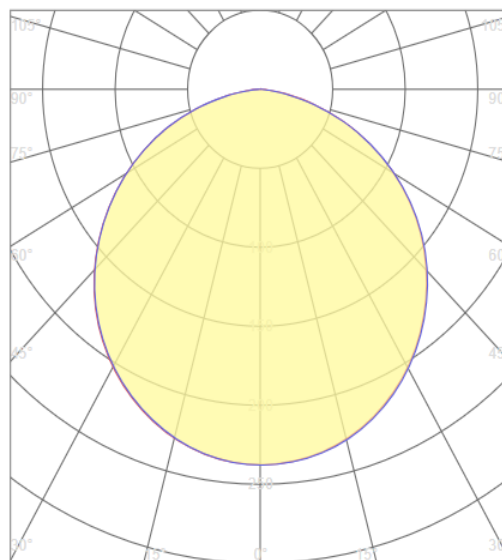

#### Technical Drawing

#### Lighting

Lumen (Lm): 5250
Luminaire efficacy (Lm/W): 105
Colour Temperature: 4000K (NATURAL WHITE)
Beam Angle: 120°
CRI: Ra >80
Lifetime (Hours); 50000
EEL : E

#### Light Distribution Curve

System Definition: PROFILED-SL/SUR/40K/BLC/50W/5250LM/5X8X149CM