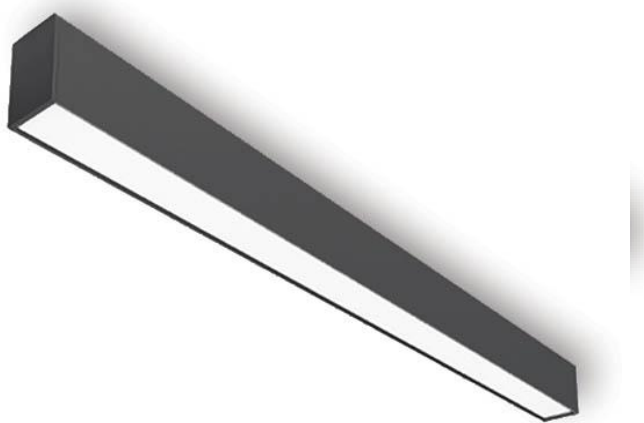

# Product Data Sheet

INDOOR LIGHTING

PROFILED SL1 66W

CODE: 2428180

## Area of application

Surface-Mounted or Pendant-Mounted Linear LED lighting fixture to be installed on ceilings of corridors/rooms of homes, shopping malls, commercial areas, offices, schools, hospitals, industrial areas..

## Product Advantages

PROFILED series LED LINEAR LIGHTING with Aluminum body and Polycarbonate Opal Diffuser with High Permeability presents 6600Lm lighting performance and 50000Hours long lifetime. This 66W model includes 3000K (WARM WHITE) LED for 120° light beam-angle as desired lighting flexibility. It's ready to be operated with its easy installation and maintenance. PROFILED SL1 series led linear fixtures are made by SAMSUNG chips and PHILIPS or TRIDONIC driver. There is option to be dimmable 220V, 0-10V, DALI, upon specific request.