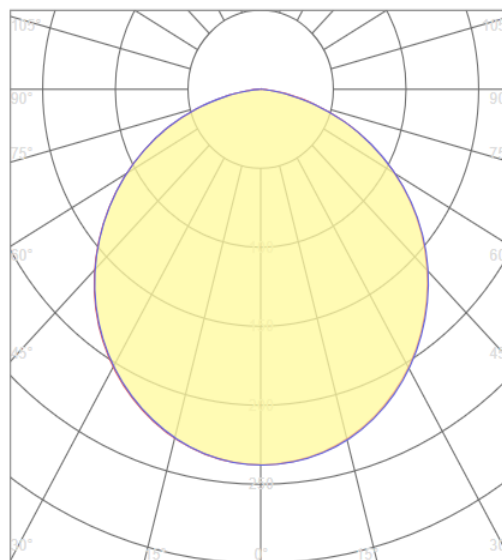

#### Technical Drawing

#### Lighting

Lumen (Lm): 6600  
Luminaire efficacy (Lm/W): 100  
Colour Temperature: 3000K (WARM WHITE)  
Beam Angle: 120°  
CRI: Ra >80  
Lifetime (Hours): 50000  
EEL : E

#### Light Distribution Curve

System Definition: PROFILED-SL/SUR/30K/BLC/66W/6600LM/5X8X200CM