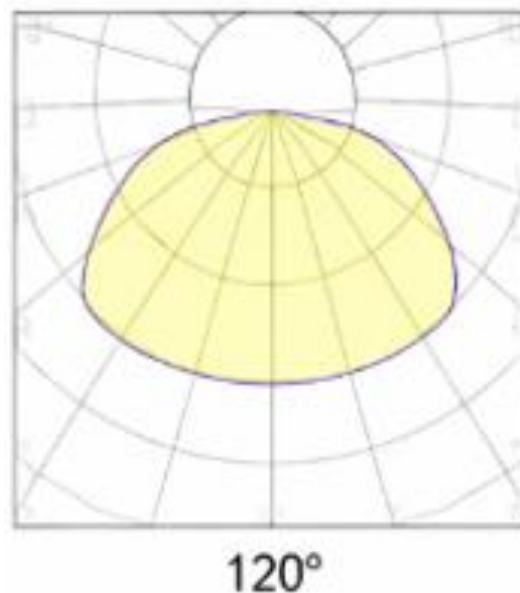

Material Characteristics

IP Class: IP20
IK Class: -
Material: Aluminum
Ambient Temperature: -20°C<ta<+40°C
Body Color: BLACK
Product Size (mm): 590x80x50

Technical Drawing

Lighting

Lumen (Lm): 2000
Luminaire efficacy (Lm/W): 100
Colour Temperature: 3000K (WARM WHITE)
Beam Angle: 120°
CRI: Ra >80
Lifetime (Hours): 50000
EEL : E

Packing Informations

Pieces/Outbox: 1
Outbox Size (mm): 70x640x100
Outbox G.W. (Kg): 1,5
Outbox Volume (m ³): 0,00448
Unit Weight (Gr): 1500
Barcode : 8698553618258

Light Distribution Curve

System Definition: PROFILED-RL/REC/30K/BLC/20W/2000LM/6,5x4,5x59cm