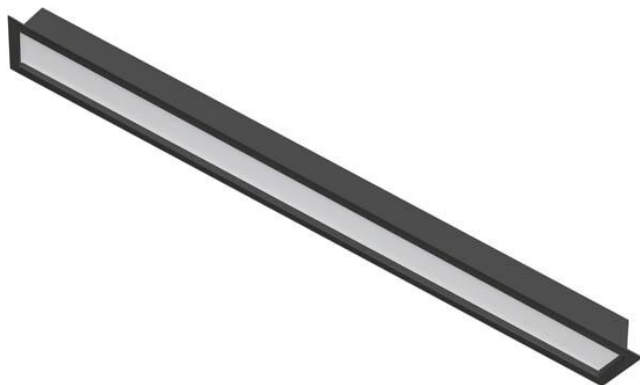

Product Data Sheet

INDOOR LIGHTING

PROFILED RLR 20W

CODE: 2428300

Area of application

Linear LED lighting fixture to be installed on ceilings of corridors/rooms of homes, shopping malls, commercial areas, offices, schools, hospitals, industrial areas..

Product Advantages

PROFILED-RL1 represents a professional series of recessed linear lighting fixtures, designed for architectural applications that demand clean aesthetics and seamless integration. In the standard versions, the fixtures are equipped with SAMSUNG LED sources. For projects requiring higher brightness and maximum efficiency, the High Lumens versions incorporate OSRAM LED sources, delivering superior output and long-lasting operation. As a recessed system, PROFILED-RL1 is engineered for installation into false ceilings or custom architectural structures, creating minimal, continuous lines of light with no visible housing. Its modular design allows the creation of straight runs, continuous lines, or complex geometric shapes. The standard versions are equipped with PHILIPS or TRIDONIC drivers, ensuring stability and long-term reliability. The dimmable versions feature a TRIDONIC 3-in-1 driver, supporting DALI, 1–10V, and Push Button dimming, offering full lighting control and compatibility with modern building automation systems. The fixture includes a high-permeability polycarbonate diffuser, providing uniform and consistent light distribution. For applications where glare control is essential, a microprismatic diffuser with 60° optics and UGR<15 is available as an optional accessory (MDL – 9990870), ensuring enhanced visual comfort in demanding work environments. Constructed from aluminum, electrostatically painted in Sand White or Sand Black. Its recessed installation, modular concept, and high-quality components make it an ideal choice for offices, retail spaces, hotels, educational facilities, and any project requiring high-performance recessed linear lighting.