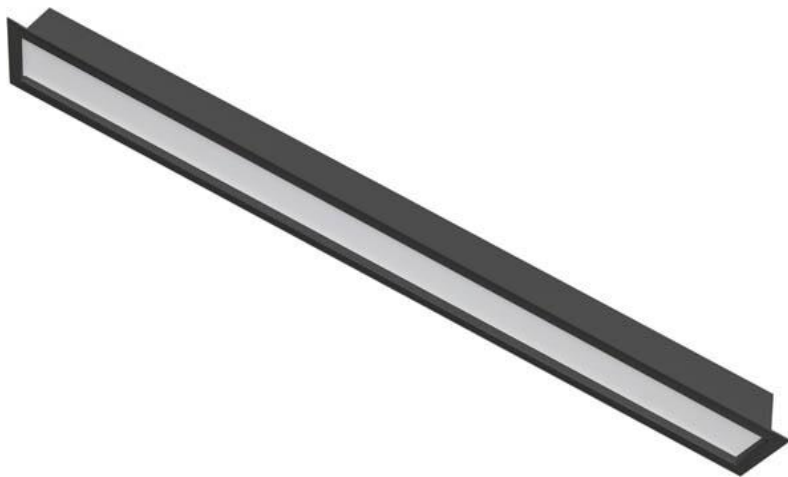

Product Data Sheet

INDOOR LIGHTING

PROFILED RL1 42W

CODE: 2428420

Area of application

Recessed-Mounted Linear LED lighting fixture to be installed on ceilings of corridors/rooms of homes, shopping malls, commercial areas, offices, schools, hospitals, industrial areas..

Product Advantages

PROFILED series LED LINEAR LIGHTING with Aluminum body and Polycarbonate Opal Diffuser with High Permeability presents 4200Lm lighting performance and 50000Hours long lifetime.This 42W model includes 3000K (WARM WHITE) LED for 120° light beam-angle as desired lighting flexibility.It's ready to be operated with its easy installation and maintenance.PROFILED RL1 series led linear fixtures are made by SAMSUNG chips and PHILIPS or TRIDONIC driver. There is option to be dimmable 220V, 0-10V, DALI, upon specific request.

Material Characteristics

IP Class: IP20
IK Class: -
Material: Aluminum
Ambient Temperature: -20°C<ta<+40°C
Body Color: BLACK
Product Size (mm): 1200x65x45

Technical Drawing

Lighting

Lumen (Lm): 4200
Luminaire efficacy (Lm/W): 100
Colour Temperature: 3000K (WARM WHITE)
Beam Angle: 120°
CRI: Ra >80
Lifetime (Hours): 50000
EEL : E

Packing Informations

Pieces/Outbox: 1
Outbox Size (mm): 70x1240x100
Outbox G.W. (Kg): 2,66
Outbox Volume (m ³): 0,0087
Unit Weight (Gr): 2660
Barcode : 8698553618371

Light Distribution Curve

System Definition: PROFILED-RL/REC/30K/BLC/40W/4200LM/6,5X4,5X120CM